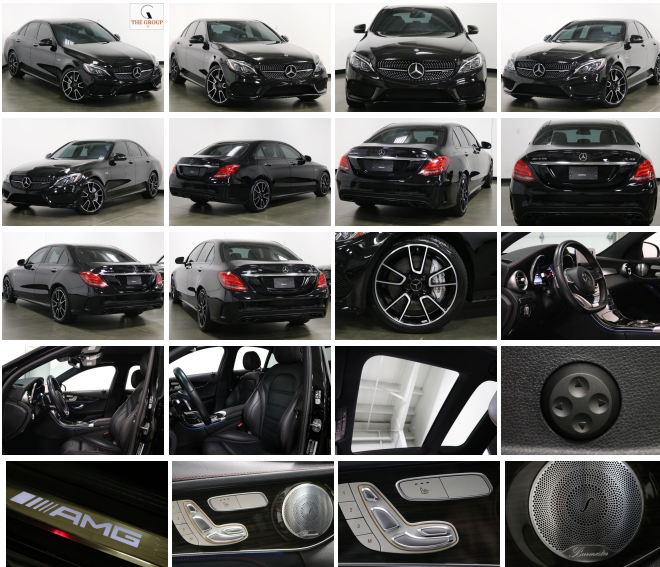

2018 Mercedes-Benz AMG C 43 4 MATIC

View this car on our website at ff783918-554d-4ea7-80c6-a74d5248bc1b.autorevo-powersites.com/7163178/ebrochure

Our Best Price **\$29,950**

Specifications:

Year:	2018
VIN:	55SWF6EB8JU267412
Make:	Mercedes-Benz
Model/Trim:	AMG C 43 4 MATIC
Condition:	Pre-Owned
Body:	Sedan
Exterior:	Black
Engine:	Engine: 3.0L V6 Biturbo
Interior:	Black Leather
Transmission:	Automatic
Mileage:	20,925
Drivetrain:	All Wheel Drive
Economy:	City 20 / Highway 27

2018 MERCEDES BENZ C43 AMG 4 DOOR HI PERFORMANCE SPORT LUXURY SEDAN.

BLACK EXTERIOR WITH A BEAUTIFUL BLACK LUXURY LEATHER INTERIOR.

3.0 LITER BITURBO ENGINE THAT DELIVERS OUTSTANDING PERFORMANCE AND THE LEGENDARY AMG DRIVING EXPERIENCE.

BACK UP CAMERA.

REAR PARK ASSIST.

ONLY 22K EASY ADULT DRIVEN ONE OWNER MILES.

NON SMOKERS VEHICLE.

VERY WELL MAINTAINED DEALER SERVICED CAR.

NO REPORTED ACCIDENTS.

LOOKS RUNS AND DRIVES LIKE NEW.

PRICED FOR FAST SALE.