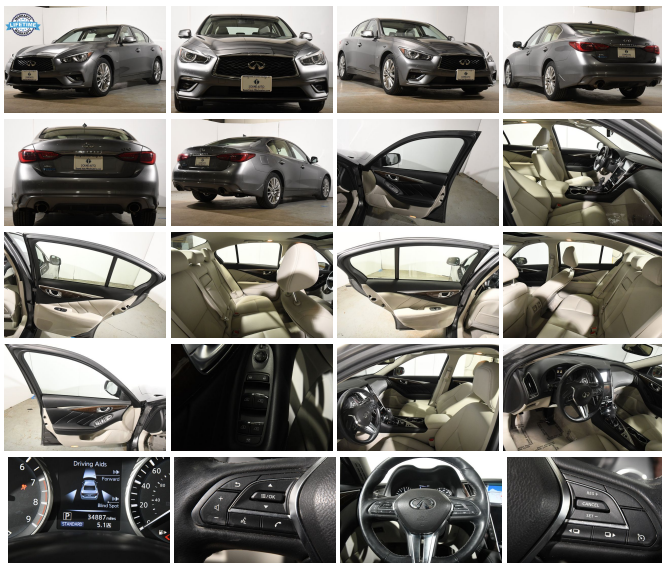

2019 INFINITI Q50 3.0t LUXE

Sound Auto Wholesalers - - View this car on our website at soundautowholesalers.com/7162947/ebrochure