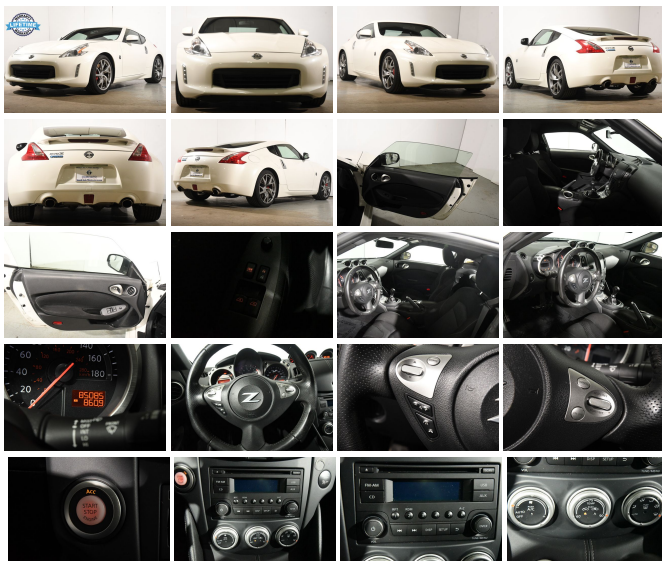

2016 Nissan 370Z Sport

Sound Auto Wholesalers - - View this car on our website at soundautowholesalers.com/7162942/ebrochure