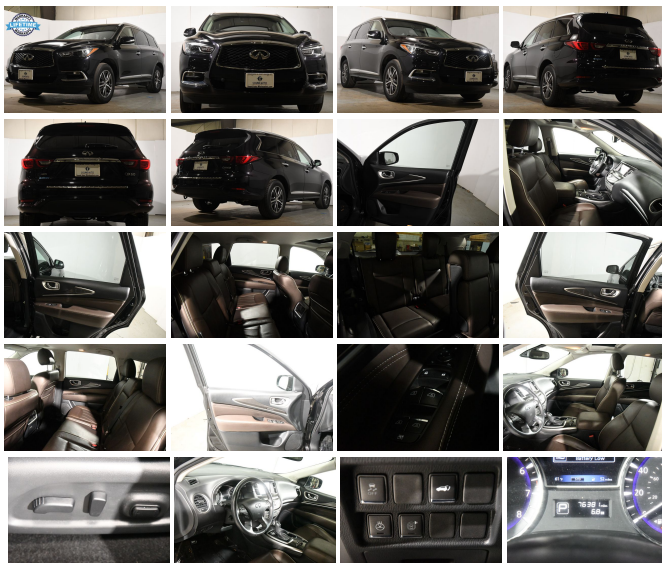

2019 INFINITI QX60 LUXE

Sound Auto Wholesalers - - View this car on our website at soundautowholesalers.com/7162939/ebrochure