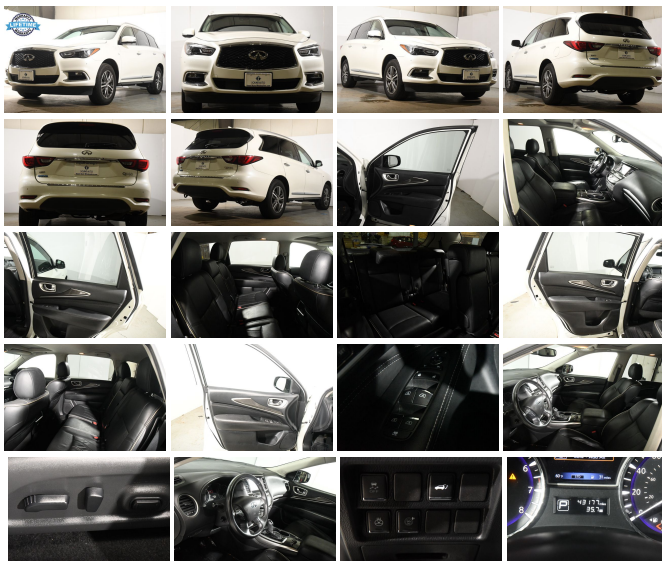

2019 INFINITI QX60 LUXE

Sound Auto Wholesalers - - View this car on our website at soundautowholesalers.com/7162933/ebrochure