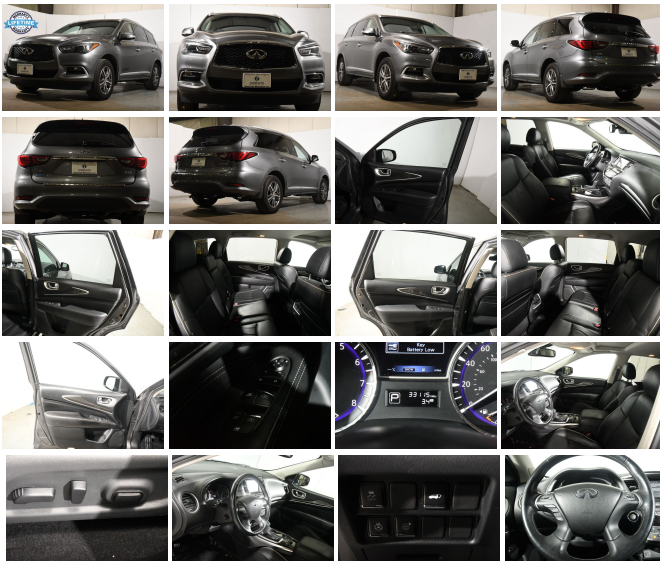

2020 INFINITI QX60 LUXE

Sound Auto Wholesalers - - View this car on our website at soundautowholesalers.com/7162932/ebrochure