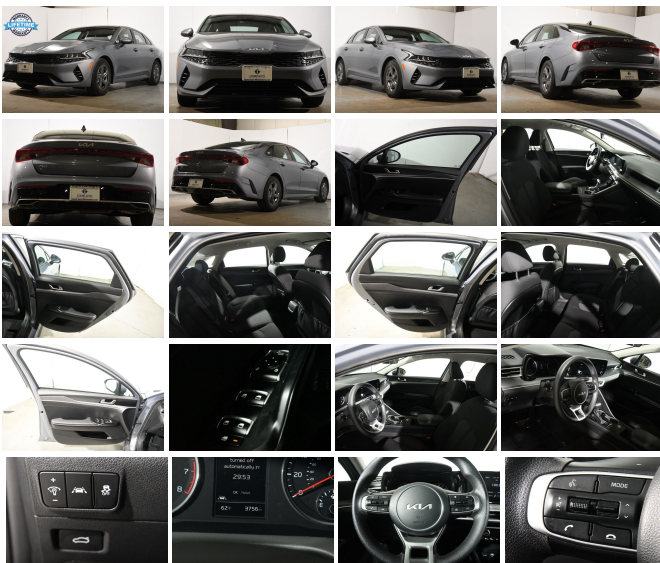

139 W Main St
Branford, CT 06405

2022 Kia K5 LXS

Eric Zuwalick

View this car on our website at soundautowholesalers.com/7162924/ebrochure

No-Haggle Price **\$24,400**

Specifications:

Year:	2022
VIN:	5XXG14J28NG159700
Make:	Kia
Stock:	5336
Model/Trim:	K5 LXS
Condition:	Pre-Owned
Body:	Sedan
Exterior:	Gravity Gray
Engine:	Engine: 1.6L Turbo GDI DOHC I4
Interior:	Black Cloth
Mileage:	4,722
Drivetrain:	Front Wheel Drive
Economy:	City 27 / Highway 37

2022 Kia K5 LXS

Sound Auto Wholesalers - - View this car on our website at soundautowholesalers.com/7162924/ebrochure

Vehicle History Report : as Of 03/26/2023

CARFAX

Snapshot

2022 KIA K5 LXS

No accidents or damage reported to CARFAX

Our Location :

2022 Kia K5 LXS

Sound Auto Wholesalers - - View this car on our website at soundautowholesalers.com/7162924/ebrochure

Installed Options

Interior

- 1 12V DC Power Outlet- 2 Seatback Storage Pockets
- 60-40 Folding Bench Front Facing Fold Forward Seatback Rear Seat - Air Filtration
- Analog Appearance- Cargo Space Lights
- Carpet Floor Trim and Carpet Trunk Lid/Rear Cargo Door Trim - Cloth Seat Trim
- Cruise Control w/Steering Wheel Controls- Day-Night Rearview Mirror
- Delayed Accessory Power- Driver / Passenger And Rear Door Bins
- Driver And Passenger Visor Vanity Mirrors w/Driver And Passenger Illumination, Driver And Passenger Auxiliary Mirror
- Driver Foot Rest- Driver Seat- Dual Zone Front Automatic Air Conditioning
- FOB Controls -inc: Cargo Access- Fade-To-Off Interior Lighting
- Front Bucket Seats -inc: 6-way manually adjustable front seats
- Front Center Armrest and Rear Center Armrest- Front Cupholder- Front Map Lights
- Full Carpet Floor Covering- Full Cloth Headliner
- Full Floor Console w/Covered Storage, Mini Overhead Console and 1 12V DC Power Outlet
- Gauges -inc: Speedometer, Odometer, Engine Coolant Temp, Tachometer, Trip Odometer and Trip Computer
- Glove Box- HVAC -inc: Underseat Ducts- Immobilizer