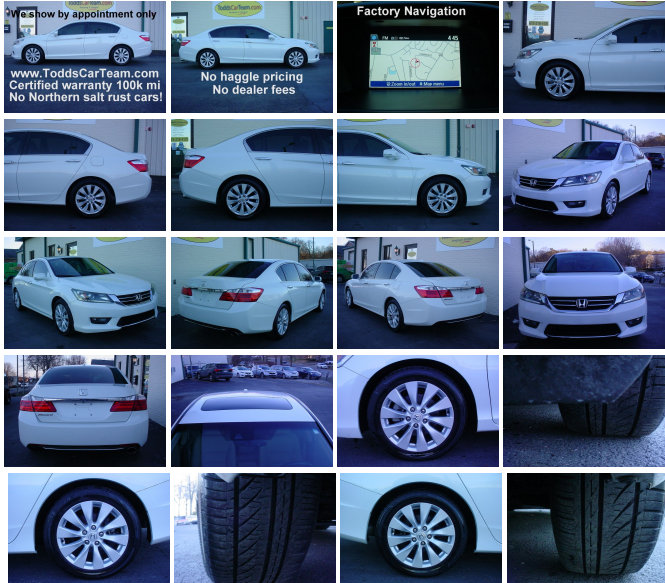

Specifications:

Year: 2014
VIN: 1HGCR2F80EA060827
Make: Honda
Stock: EA060827
Model/Trim: Accord EX-L w/Navi
Condition: Pre-Owned
Body: Sedan
Exterior: White Orchid Pearl
Engine: Engine: 2.4L 16-Valve DOHC i-VTEC I-4
Interior: Ivory Leather
Mileage: 74,900
Drivetrain: Front Wheel Drive
Economy: City 27 / Highway 36

**NO NORTHERN SALT RUST CARS NO WRECKS
NO DEALER FEES NO HAGGLE PRICING
CERTIFIED OCD SERVICED & DETAILED**

Please be sure to click on the yellow tabs above to see important information about my business principles, pricing, and certification of my cars.

ToddsCarTeam.com Certified limited warranty to 100k miles or two years from your date of purchase.