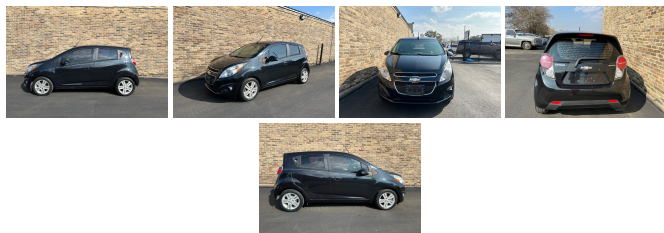

2015 Chevrolet Spark LS

View this car on our website at jmconnectedauto.com/7162683/ebrochure

Our Price **\$11,500**

Specifications:

Year:	2015
VIN:	KL8CB6S92FC803785
Make:	Chevrolet
Stock:	03785
Model/Trim:	Spark LS
Condition:	Pre-Owned
Body:	Sedan
Exterior:	Summit White
Engine:	ENGINE, ECOTEC 1.2L DOHC 4-CYLINDER MFI
Interior:	Black Cloth
Mileage:	72,707
Drivetrain:	Front Wheel Drive
Economy:	City 30 / Highway 39

Exterior

- Door handles, body-color Glass, solar absorbing- Grille, chrome-surround
- Headlamps, halogen with automatic exterior lamp control and Daytime Running Lamps

- Lamp, LED center high-mounted stop/brake (CHMSL)- License plate bracket, front
- Mirrors, outside manual, body-color, manual-folding
- Spoiler, rear with integrated LED center high-mounted stop/brake lamp (CHMSL)
- Tire inflation kit- Tires, P185/55R15 all-season blackwall
- Wheels, 15" (38.1 cm) 5-split spoke Silver-painted aluminum
- Wiper, rear, continuous, with washer- Wipers, front intermittent, variable