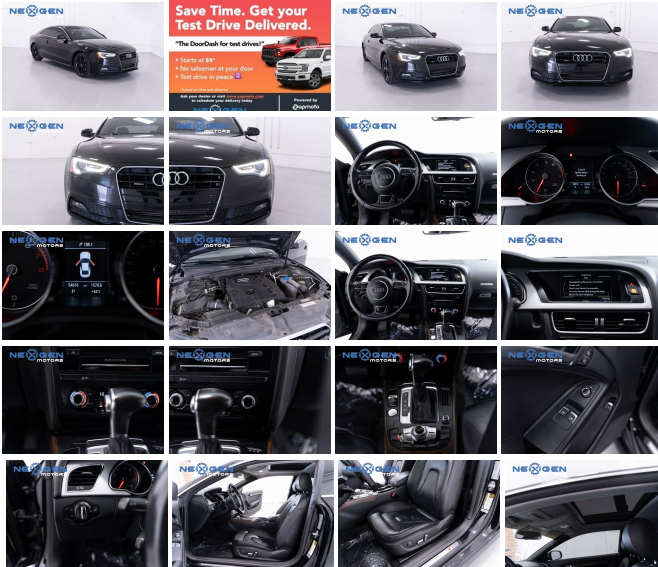

### Specifications:

**Year:** 2016  
**VIN:** WAUD2AFR6GA027115  
**Make:** Audi  
**Stock:** 001735A  
**Model/Trim:** A5 Coupe Premium  
**Condition:** Pre-Owned  
**Body:** Coupe  
**Exterior:** Utopia Blue Metallic  
**Engine:** Engine: 2.0L TFSI 4 Cylinder -inc: direct injection, DOHC and Audi valvelift system  
**Interior:** Black Leather  
**Mileage:** 54,757  
**Economy:** City 21 / Highway 30

- 2016 Audi A5 Premium branded title
- AWD
- LEATHER INTERIOR
- BLUETOOTH
- NAVIGATION
- SUNROOF
- POWER SEATS
- SAVE THOUSANDS WITH NEXGEN MOTORS!
- CALL 801-874-3747 TO TEST DRIVE TODAY!!

\*\* Too busy? We use a third party service called Zapmoto (think DoorDash but for test drives) to bring the car to you. Starts at \$9 for time and distance (refunded if purchase is made). Call us to arrange your test drive!