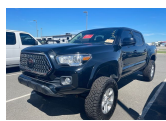

2019 Toyota Tacoma SR5

View this car on our website at 311chevy.com/7162518/ebrochure

Our Price **\$29,126**

Specifications:

Year:	2019
VIN:	3TMCZ5AN4KM251338
Make:	Toyota
Stock:	251338
Model/Trim:	Tacoma SR5
Condition:	Pre-Owned
Body:	Pickup Truck
Exterior:	Midnight Black Metallic
Engine:	Engine: 3.5L Atkinson-Cycle V6 -inc: VVT-iW wider intake and VVT-i exhaust
Interior:	Cement Gray Cloth
Mileage:	51,920
Drivetrain:	4 Wheel Drive
Economy:	City 18 / Highway 22

Exterior

- Wheels: 16" Silver Alloy- Tires: P245/75R16 AS- Regular Composite Box Style

- Steel Spare Wheel- Full-Size Spare Tire Stored Underbody w/Crankdown
- Clearcoat Paint- Body-Colored Front Bumper w/1 Tow Hook
- Step Bumper w/Black Rub Strip/Fascia Accent- Chrome Rear Bumper
- Black Side Windows Trim, Black Front Windshield Trim and Black Rear Window Trim
- Body-Colored Door Handles- Color-Keyed Overfenders
- Body-Colored Power Side Mirrors w/Manual Folding
- Power Sliding Rear Window w/Privacy Glass- Variable Intermittent Wipers
- Fully Galvanized Steel Panels- Black Grille w/Chrome Surround
- Tailgate Rear Cargo Access- Manual Tailgate/Rear Door Lock- Integrated Storage
- Headlights-Automatic Highbeams
- Auto Off Projector Beam Halogen Auto High-Beam Headlamps
- Daytime Running Lamps -inc: black bezel- Front Fog Lamps -inc: driving lamps