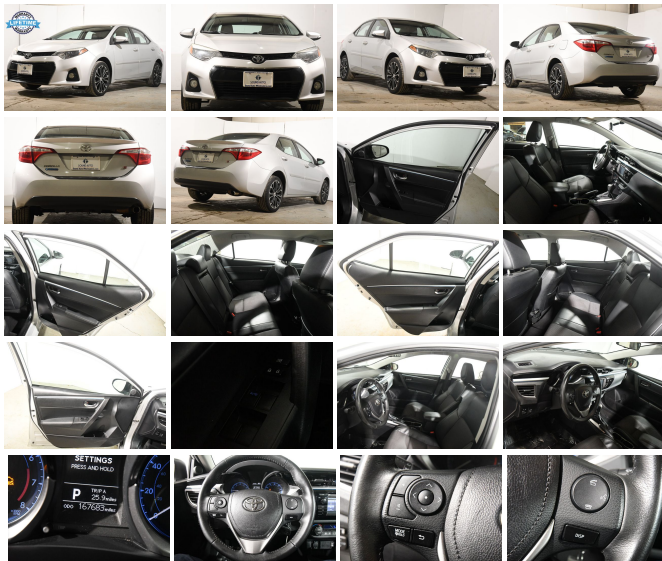

139 W Main St
Branford, CT 06405

2015 Toyota Corolla S

Eric Zuwalick

View this car on our website at soundautowholesalers.com/7162423/ebrochure

No-Haggle Price **\$9,999**

Specifications:

Year:	2015
VIN:	2T1BURHE6FC308449
Make:	Toyota
Stock:	4810A
Model/Trim:	Corolla S
Condition:	Pre-Owned
Body:	Sedan
Exterior:	Silver
Engine:	Engine: 1.8L I-4 DOHC Dual VVT-i
Interior:	Black Cloth
Mileage:	167,642
Drivetrain:	Front Wheel Drive
Economy:	City 29 / Highway 37

Vehicle History Report : as Of 03/26/2023

CARFAX

Snapshot

2015 TOYOTA COROLLA S PLUS

Accident reported: minor damage

13 Service history records

At least 1 open recall

2 Previous owners