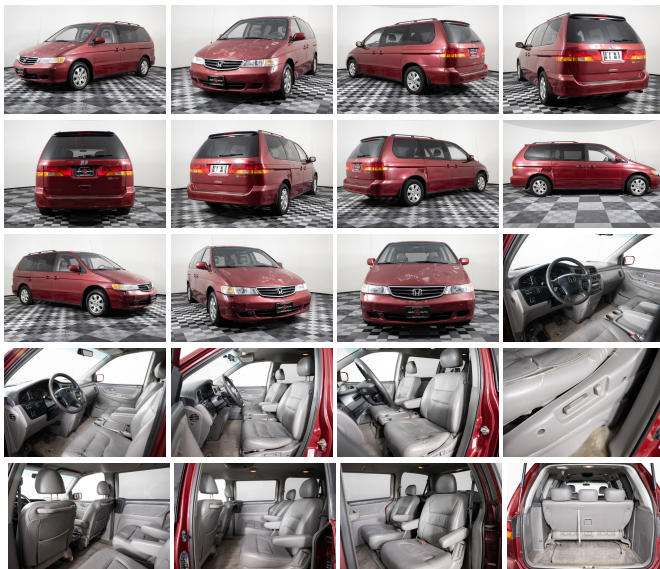

## 2003 Honda Odyssey EX-L

View this car on our website at [asayauto.com/7162367/ebrochure](http://asayauto.com/7162367/ebrochure)

Our Price **\$2,495**

### Specifications:

<b>Year:</b>	2003
<b>VIN:</b>	5FNRL18933B102342
<b>Make:</b>	Honda
<b>Stock:</b>	P6490A_1A_1
<b>Model/Trim:</b>	Odyssey EX-L
<b>Condition:</b>	Pre-Owned
<b>Body:</b>	Minivan/Van
<b>Exterior:</b>	Redrock Pearl
<b>Engine:</b>	3.5L SOHC MPFI 24-valve VTEC V6 engine
<b>Interior:</b>	Ivory Leather Interior Leather
<b>Mileage:</b>	200,991
<b>Drivetrain:</b>	Front Wheel Drive
<b>Economy:</b>	City 18 / Highway 25

\*\* CLEAN TITLE \* CLEAN CARFAX \* 3 PREVIOUS OWNERS \* 35 SERVICE HISTORY RECORDS\*\*FRESH TRADE IN! SAVE THOUSANDS, BEFORE WE SEND IT TO AUCTION. \*\*We will price match any equally equipped vehicle within 300 miles of our dealership\*\*  
\*\*Credit Union and bank financing available\*\* \*\* We take trades and can arrange buyer financing \*\* \* Call or text us 24 hours at 385-323-8407 with any questions!