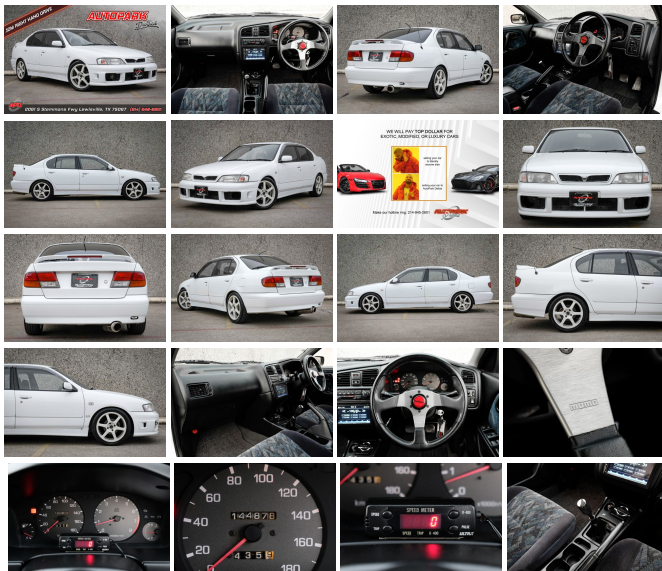

1995 Nissan Primera JDM Right Hand Drive

View this car on our website at autoparkdallas.com/7162300/ebrochure

Website Price **\$11,995**

Specifications:

Year:	1995
VIN:	HP11010562
Make:	Nissan
Stock:	1015
Model/Trim:	Primera JDM Right Hand Drive
Condition:	Pre-Owned
Body:	Sedan
Exterior:	White
Engine:	2.0L DOHC 16V i4 SR20DE
Interior:	Black Cloth
Transmission:	5-Speed Manual
Mileage:	90,023
Drivetrain:	Front Wheel Drive
Economy:	City 19.7 / Highway 33.3

1995 Nissan Primera JDM Right Hand Drive

Auto Park Dallas - (214) 945-2601 - View this car on our website at autoparkdallas.com/7162300/ebrochure

Our Location :

1995 Nissan Primera JDM Right Hand Drive
Auto Park Dallas - (214) 945-2601 - View this car on our website at autoparkdallas.com/7162300/ebrochure