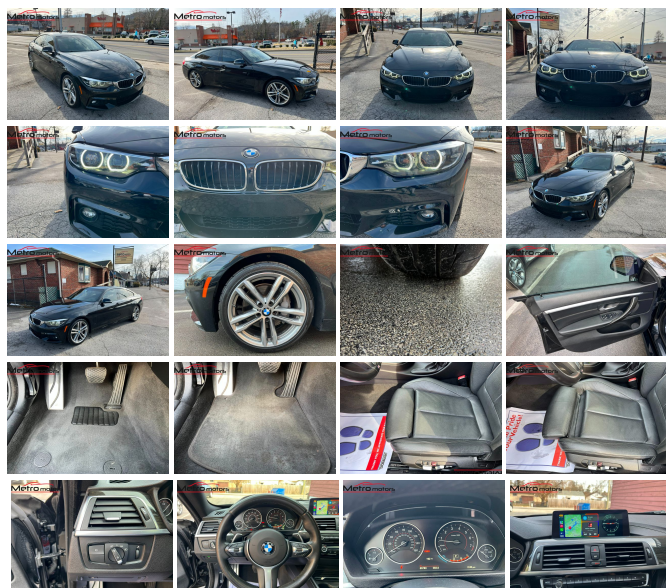

2018 BMW 430i SPORT

View this car on our website at metromotorsllc.com/7162298/ebrochure

Our Low Price **\$23,990**

N.A.D.A Retail Value **\$28,925**

Specifications:

Year:	2018
VIN:	WBA4J1C51JBG80461
Make:	BMW
Stock:	28D12C22
Model/Trim:	430i SPORT
Condition:	Pre-Owned
Body:	Sedan
Exterior:	Black Sapphire Metallic
Engine:	Engine: 2.0L DOHC 16-Valve 4-Cylinder Turbocharged
Interior:	Black w/Blue Stitching
Transmission:	Automatic
Mileage:	65,780
Drivetrain:	Rear Wheel Drive
Economy:	City 24 / Highway 34

One owner in excellent condition with only 65.k miles, loaded, navigation apple car-play, alloy wheels, power sunroof, power door locks, 2 remote keys, sport leather seats, M- package, sports- package, blind spot assist drive assist.

Mechanical

18" WHEELS WITH 18" DOUBLE-SPOKE DESIGN

\$875

HEATED FRONT SEATS

\$500

LUXURY PACKAGE

-inc: exterior chrome design elements (bumper accents, air intakes w/specific design, kidney bars, window surround, exhaust pipe finishers) signature key and deletion of sport instrument cluster, harman/kardon Surround Sound System, Luxury Line