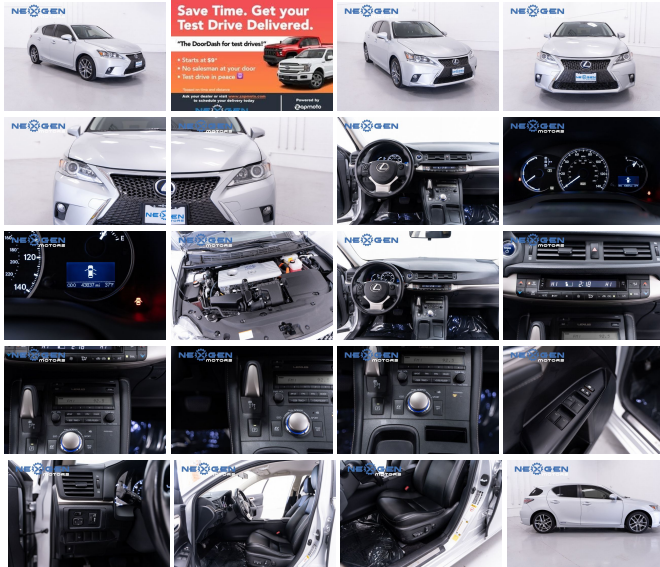

2016 Lexus CT 200h branded title

- NEWER TIRES
- LEATHER INTERIOR
- POWER SEAT
- KEYLESS ENTRY
- BLUETOOTH
- SAVE THOUSANDS WITH NEXGEN MOTORS!

- CALL 801-874-3747 TO TEST DRIVE TODAY!!

** Too busy? We use a third party service called Zapmoto (think DoorDash but for test drives) to bring the car to you. Starts at \$9 for time and distance (refunded if purchase is made). Call us to arrange your test drive!