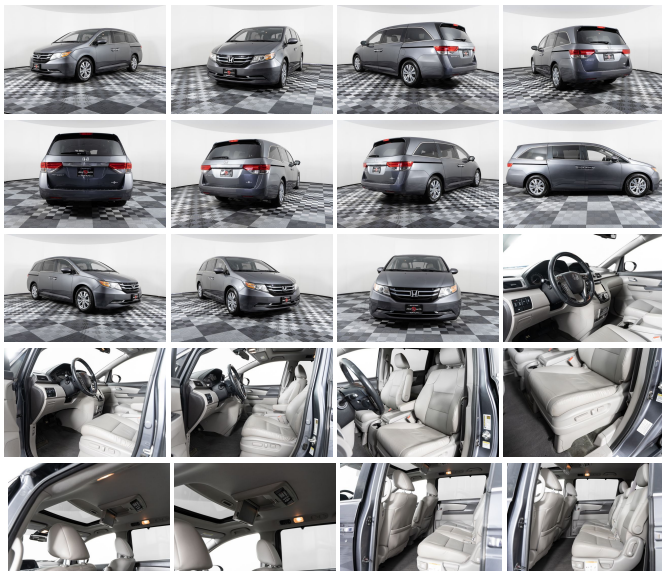

2016 Honda Odyssey EX-L

View this car on our website at asayauto.com/7162051/ebrochure

Our Price **\$21,495**

Specifications:

Year:	2016
VIN:	5FNRL5H6XGB148642
Make:	Honda
Stock:	P6684
Model/Trim:	Odyssey EX-L
Condition:	Pre-Owned
Body:	Minivan/Van
Exterior:	Smoky Topaz Metallic
Engine:	Engine: 3.5L V6 SOHC 24-Valve i-VTEC
Interior:	Beige, leather Leather
Mileage:	85,919
Drivetrain:	Front Wheel Drive
Economy:	City 19 / Highway 28

HAPPY NEW YEARS! BIG SAVINGS GOING ON NOW! **CLEAN TITLE * CARFAX REPORTING 1 PREVIOUS OWNER * SEATS 8 * BACK UP CAMERA * BLUETOOTH** **We will price match any equally equipped vehicle within 300 miles of our dealership** **Credit Union and bank financing available** ** We take trades and can arrange buyer financing ** * Call or text us 24 hours at 385-323-8407 with any questions!

Exterior

- Wheels: 17" x 7" Alloy- Tires: P235/65R17 103T AS- Steel Spare Wheel
- Compact Spare Tire Mounted Inside- Clearcoat Paint
- Express Open/Close Sliding And Tilting Glass 1st Row Sunroof w/Sunshade
- Body-Colored Front Bumper w/Chrome Rub Strip/Fascia Accent
- Body-Colored Rear Step Bumper
- Chrome Side Windows Trim, Black Front Windshield Trim and Black Rear Window Trim
- Chrome Door Handles- Body-Colored Power Heated Side Mirrors w/Manual Folding
- Fixed Rear Window w/Fixed Interval Wiper and Defroster- Deep Tinted Glass
- Speed Sensitive Variable Intermittent Wipers- Front Windshield -inc: Sun Visor Strip
- Galvanized Steel/Aluminum Panels- Lip Spoiler- Black Grille w/Chrome Accents
- Power Sliding Rear Doors- Power Liftgate Rear Cargo Access
- Tailgate/Rear Door Lock Included w/Power Door Locks- LED Brake Lights
- Auto On/Off Projector Beam Halogen Daytime Running Headlamps w/Delay-Off