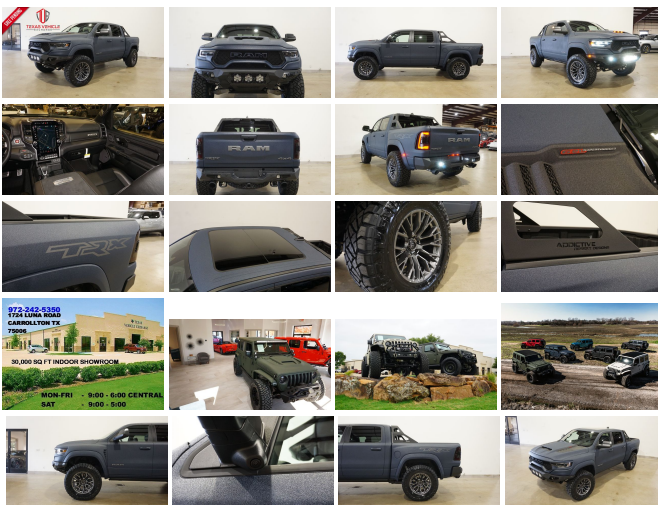

2022 RAM 1500 TRX CREW CAB 4X4, 6.2L SUPERCHARGED HEMI V8 SRT ENGINE, 8 SPEED AUTOMATIC TRANSMISSION, ONLY 62 MILES, FERRARI NART BLUE KEVLAR COATING W/BLACK LEATHER INTERIOR, CARFAX REPORTS 1 OWNER NO ACCIDENTS, NON-SMOKER, TRX LEVEL 2 EQUIPMENT GROUP, REMOTE START, CUSTOM 2" LEVEL KIT, ADDICTIVE DESERT DESIGNS BOMBER FRONT BUMPER WITH 3 RAIA DESIGNS IP6 ROUND LED LIGHTS & 2