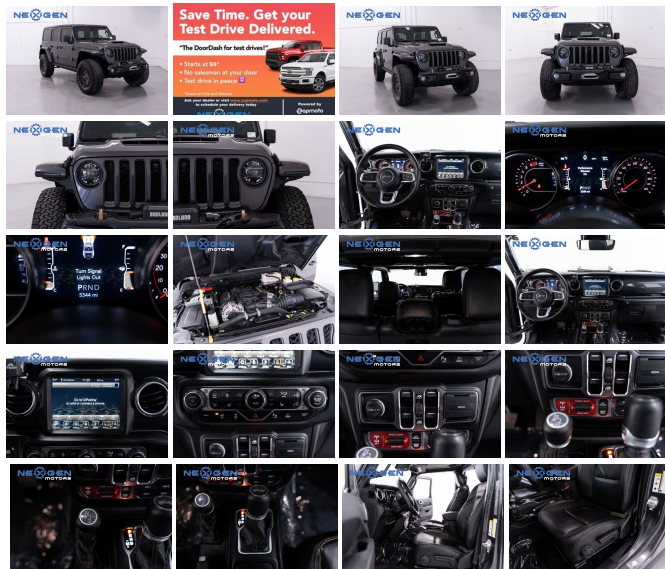

Specifications:

Year:	2021
VIN:	1C4JJXSJ0MW735337
Make:	Jeep
Stock:	735337
Model/Trim:	Wrangler Unlimited Rubicon 392
Condition:	Pre-Owned
Body:	SUV
Exterior:	Hydro Blue Pearl Coat
Engine:	ENGINE: 6.4L V8 SRT HEMI MDS
Interior:	Black Leather
Mileage:	5,717
Drivetrain:	4 Wheel Drive
Economy:	City 13 / Highway 17

2021 Jeep Wrangler Rubicon 392 branded title

**** SHOWN BY APPOINTMENT ONLY ****

- BUSHWACKER FENDER FLARES
- 37" BFG K02 TIRES
- ALUMMINUM WHEEL LINERS
- 12K WINCH
- LED LIGHT PACKAGE
- COLD WEATHER PACKAGE
- FOX SUSPENSION
- REMOTE START
- SAVE THOUSANDS WITH NEXGEN MOTORS!