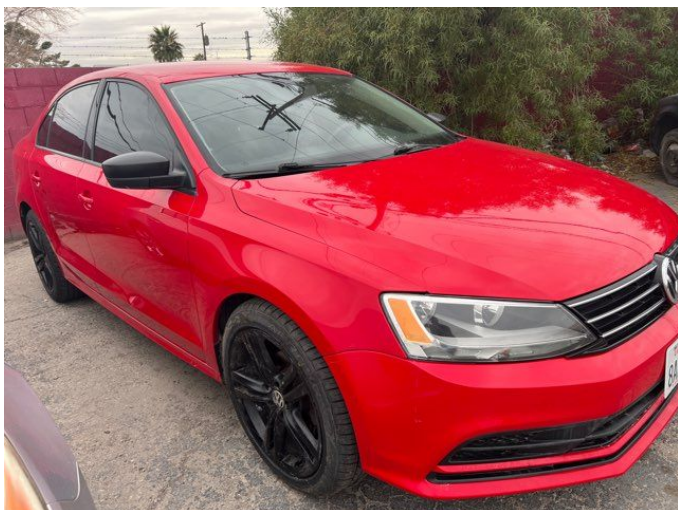

## 2015 Volkswagen Jetta 2.0L S CAR PROS AUTO CENTER (702) 405-9905

View this car on our website at [carproslv.com/7161825/ebrochure](http://carproslv.com/7161825/ebrochure)

Our Price **\$10,333**

Retail Value ~~\$12,535~~

### Specifications:

<b>Year:</b>	2015
<b>VIN:</b>	3VW2K7AJ6FM269531
<b>Make:</b>	Volkswagen
<b>Stock:</b>	11176
<b>Model/Trim:</b>	Jetta 2.0L S CAR PROS AUTO CENTER (702) 405-9905
<b>Condition:</b>	Pre-Owned
<b>Body:</b>	Sedan
<b>Exterior:</b>	Tornado Red
<b>Engine:</b>	Engine: 2.0L I-4 SOHC
<b>Interior:</b>	Titan Black Cloth
<b>Transmission:</b>	AUTOMATIC
<b>Mileage:</b>	74,002
<b>Drivetrain:</b>	Front Wheel Drive
<b>Economy:</b>	City 23 / Highway 34