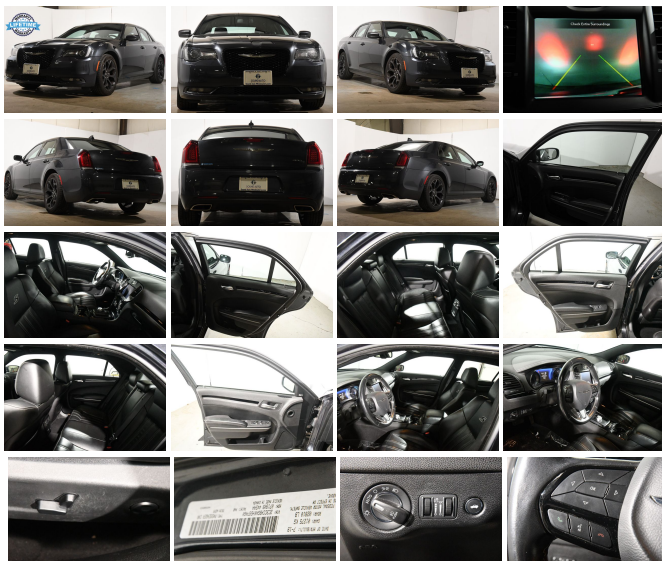

2019 Chrysler 300 300S

Sound Auto Wholesalers - - View this car on our website at soundautowholesalers.com/7161388/ebrochure