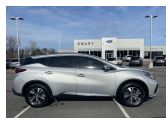

2020 Nissan Murano SV

View this car on our website at 311chevy.com/7160969/ebrochure

Our Price **\$21,945**

Specifications:

Year:	2020
VIN:	5N1AZ2BS0LN149516
Make:	Nissan
Stock:	149516
Model/Trim:	Murano SV
Condition:	Pre-Owned
Body:	SUV
Exterior:	Brilliant Silver Metallic
Engine:	Engine: 3.5L DOHC 24-Valve V6
Interior:	Graphite Cloth
Mileage:	49,124
Drivetrain:	All Wheel Drive
Economy:	City 20 / Highway 28

Take a look at this One Owner Carfax Certified 2020 Nissan Murano All Wheel Drive Sport Utility that just arrived here at Smart Ford For Sale!!!!

Our refined 2020 Nissan Murano SV AWD brings you premium performance and styling to match in Brilliant Silver! Powered by a 3.5 Liter V6 offering 260hp paired with a CVT for impressive road manners. This confidence-inspiring All Wheel Drive SUV also serves up near 28mpg on the highway while showing off a bold and dramatic design. It all starts with a stylish grille set off by LED lighting, black roof rails, alloy wheels, and aggressive lines. This machine is made to stand out from the crowd!

Well-designed to meet your needs, our SV cabin is an upscale environment with comfortable cloth seats, 10-way power for the driver, a leather-wrapped steering wheel, dual-zone automatic climate control, remote start, and push-button ignition. Eye-friendly technology includes an Advanced Drive-Assist Display plus an 8-inch touchscreen that supports full-color navigation, Apple CarPlay/Android Auto, Bluetooth, and a six-speaker sound system with HD Radio. It's a versatile interior that's ready for your next adventure!