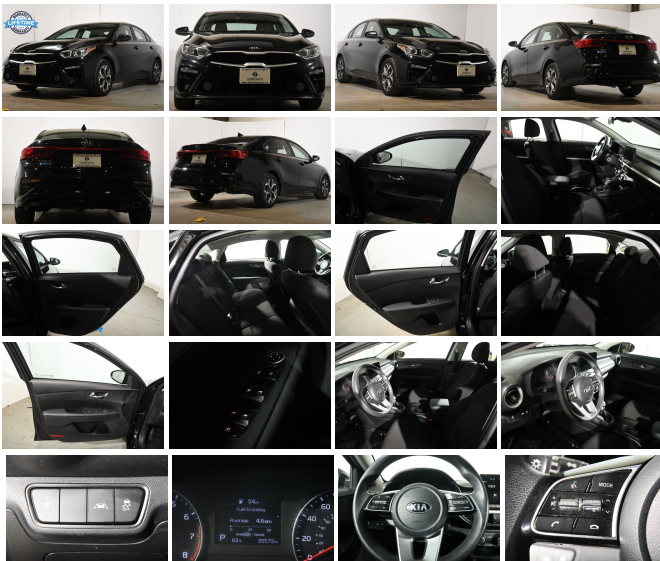

2021 Kia Forte LXS

Sound Auto Wholesalers - - View this car on our website at soundautowholesalers.com/7160391/ebrochure