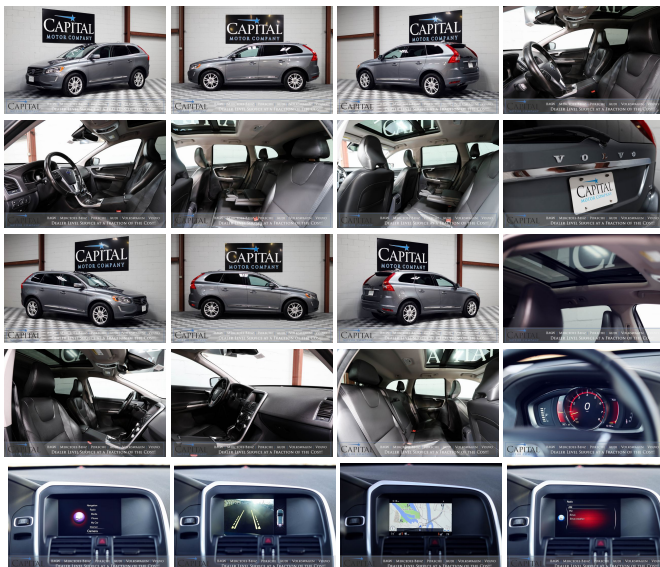

2016 Volvo XC60 T5 Premier AWD Luxury SUV w/Panoramic Roof, Heated Seats, Navigation, Blind Spot & Back Up Cam

View this car on our website at capitalmotorcompany.com/7160340/ebrochure

Your Price **\$20,950**

Specifications:

Year:	2016
VIN:	YV4612RK3G2865080
Make:	Volvo
Stock:	5792
Model/Trim:	XC60 T5 Premier AWD Luxury SUV w/Panoramic Roof, Heated Seats, Navigation, Blind Spot & Back Up Cam
Condition:	Pre-Owned
Body:	SUV
Exterior:	Osmium Grey Metallic
Engine:	Engine: 2.5L 20V In-line 5-Cylinder Turbo
Interior:	Off-Black Leather
Transmission:	6-Speed Automatic
Mileage:	71,501
Drivetrain:	All Wheel Drive
Economy:	City 19 / Highway 26

We have for sale a stunning 2016 Volvo XC60 T5 Premier All-Wheel Drive Luxury SUV that looks and drives amazing! It has gorgeous Osmium Grey Metallic paint with the 18-Inch Alloy Wheels that give this Volvo an incredible stance! If you're looking for a clean, lower mileage sporty SUV that won't cost an arm and a leg to own and drive, this Volvo XC60 is the perfect choice! We know that if you like how it looks in the pictures you will fall in love when you get to drive it!