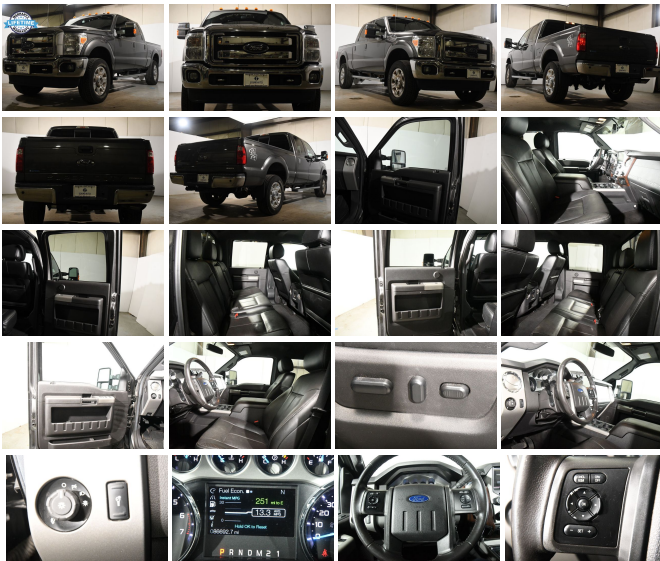

139 W Main St
 Branford, CT 06405

2016 Ford Super Duty F-250 Pickup Lariat

Eric Zuwalick

View this car on our website at soundautowholesalers.com/7160018/ebrochure

No-Haggle Price **\$35,900**

Specifications:

Year:	2016
VIN:	1FT7W2B61GEA47108
Make:	Ford
Stock:	5331
Model/Trim:	Super Duty F-250 Pickup Lariat
Condition:	Pre-Owned
Body:	Pickup Truck
Exterior:	Magnetic Metallic
Engine:	ENGINE: 6.2L 2-VALVE SOHC EFI NA V8 FLEX-FUEL
Interior:	Black Leather
Mileage:	86,691
Drivetrain:	4 Wheel Drive