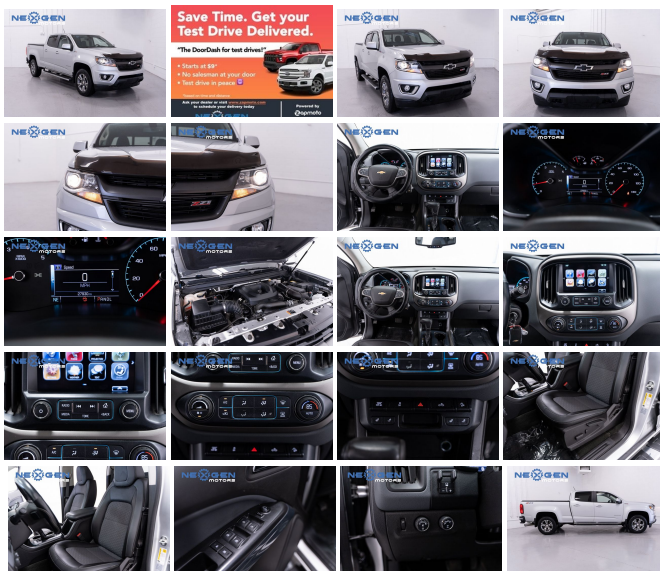

2017 Chevrolet Colorado 4WD Z71

View this car on our website at nexgenmotorsutah.com/7159664/ebrochure

Our Price **\$34,000**

Specifications:

Year:	2017
VIN:	1GCPTDE12H1260727
Make:	Chevrolet
Stock:	260727
Model/Trim:	Colorado 4WD Z71
Condition:	Pre-Owned
Body:	Pickup Truck
Exterior:	Silver Ice Metallic
Engine:	ENGINE, 2.8L DURAMAX TURBO DIESEL, DI, 4-CYLINDER
Interior:	Black Cloth
Mileage:	28,005
Drivetrain:	4 Wheel Drive
Economy:	City 20 / Highway 28

- 2017 Chevrolet Colorado
- ONE OWNER CLEAN TITLE CLEAN CARFAX
 - 2.8L DURAMAX TURBO DIESEL ENGINE
 - 2 KEYS
 - LONG BED
 - TONNEAU COVER
 - Z71 PACKAGE
 - REAR LOCKER
 - HEATED SEATS
 - NAVIGATION
 - SAVE THOUSANDS WITH NEXGEN MOTORS!

Exterior

- Wheels, 17" x 8" (43.2 cm x 20.3 cm) Dark Argent Metallic cast aluminum
- Tires, P255/65R17 all-terrain, blackwall- Pickup box
- Tire, spare P265/70R16 all-season, blackwall
- Recovery hooks, front (Deleted when (PDZ) Chrome Appearance Package, LPO is ordered.)
- Wheel, spare, 16" x 7" (40.6 cm x 17.8 cm) steel - Bumper, rear body-color
- CornerStep, rear bumper- Moldings, Black beltline- Headlamps, projector-type
- Fog lamps, front- Cargo box light, back of cab
- Mirrors, outside power-adjustable, body-color, manual-folding
- Mirror, spotter, located in corner of driver-side outside mirror
- Glass, windshield shade band- Door handles, body-color- Tailgate, EZ-Lift and Lower
- Tailgate, locking- Tailgate handle, Black