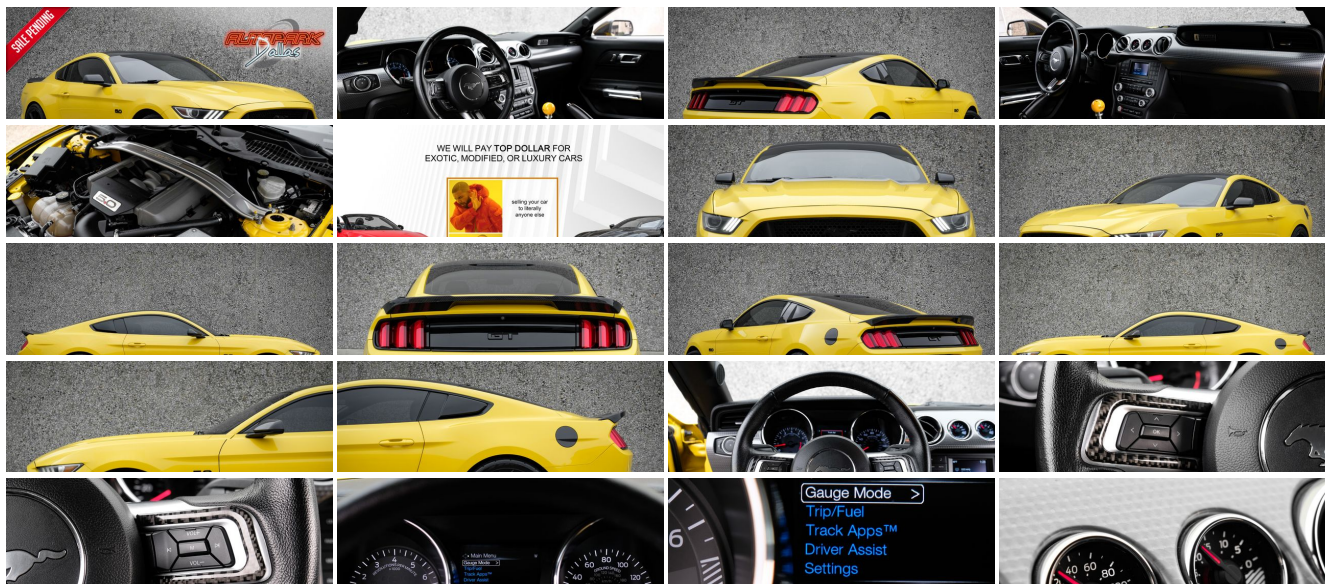

2016 Ford Mustang GT

Website Price \$31,995

View this vehicle on our website at autoparkdallas.com

(214) 945-2601

2061 S Stemmons Fwy , Lewisville, TX 75067

- Photos
- Details
- Contact

Specifications:

| | |
|--------------------|------------------------|
| Year: | 2016 |
| VIN: | 1FA6P8CF2G5215449 |
| Make: | Ford |
| Stock: | 1101 |
| Model/Trim: | Mustang GT |
| Condition: | Pre-Owned |
| Body: | Coupe |
| Exterior: | Triple Yellow Tri-Coat |
| Engine: | ENGINE: 5.0L TI-VCT V8 |
| Interior: | Ebony Leather |
| Mileage: | 38,571 |
| Drivetrain: | Rear Wheel Drive |
| Economy: | City 15 / Highway 25 |

Vehicle Description

AutoPark Dallas is thrilled to offer you this 2016 Ford Mustang GT for sale! Nothing like running wild behind the wheel of one of Ford's Greatest contributions to the Automotive Industry: the Mustang. Powered by the notorious Coyote Engine, this Pony stock pushes a solid 435 horses which is more than enough but you can always consider more, as these motors have very high power potential! Pair that with a 6 Speed Manual transmission and you got yourself the ultimate modern Pony Car! Our Mustang here at APD comes in one of the best factory colors; Triple Yellow Tricoat Metallic, and has a Matching Yellow Leather interior for that extra comfort! If you are in search of some American Muscle in your life, then come swing by to check out our Mustang parked here in our indoor 16,000 Sq Ft Showroom located in Dallas, TX. amongst our inventory of 100+ other Performance / Modified and Luxury cars!

2016 Ford Mustang GT

Rare Color

Low Miles

Modifications

Air Raid Intake

Borla Exhaust

Upgraded Shelby Wheels

Black Roof

Black Mirror Caps

Yellow Shift Knob

Custom Leather Seats

Carbon Fiber Interior

Carbon Fiber Duck Bill

STOCK!

Triple Yellow Tricoat Metallic Exterior

Yellow Leather Interior