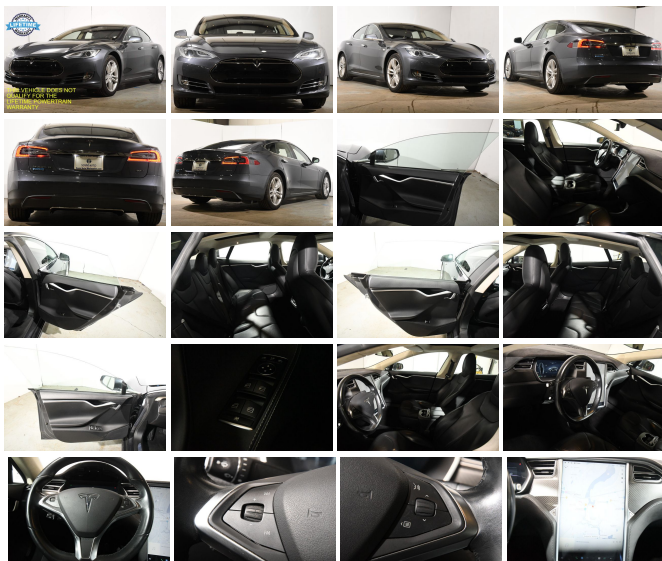

139 W Main St
Branford, CT 06405

2015 Tesla Model S 85D

Eric Zuwalick

View this car on our website at soundautowholesalers.com/7159395/ebrochure

No-Haggle Price **\$30,900**

Specifications:

Year:	2015
VIN:	5YJSA1H22FFP74634
Make:	Tesla
Stock:	5329
Model/Trim:	Model S 85D
Condition:	Pre-Owned
Body:	Sedan
Exterior:	Gray Metallic
Interior:	Black Leather
Mileage:	87,358
Drivetrain:	All Wheel Drive
Economy:	City 95 / Highway 106

Accident reported: minor to moderate damage

Damage repairs reported

1

CARFAX 1-Owner vehicle

Personal vehicle

87,358 Last reported odometer reading

FREE CARFAX Report

See the full CARFAX Report for additional information

Exterior

- Aluminum Panels
- Auto On/Off Projector Beam High Intensity Low/High Beam Daytime Running Auto-Leveling Headlamps w/Delay-Off
- Black Grille w/Chrome Surround- Body-Colored Front Bumper
- Body-Colored Power w/Tilt Down Heated Auto Dimming Side Mirrors w/Power Folding
- Body-Colored Rear Bumper w/Chrome Rub Strip/Fascia Accent- Chrome Bodyside Insert
- Chrome Door Handles- Chrome Side Windows Trim- Clearcoat Paint
- Fixed Rear Window w/Defroster- LED Brake Lights- Liftgate Rear Cargo Access
- Light Tinted Glass- Lip Spoiler- Perimeter/Approach Lights
- Speed Sensitive Rain Detecting Variable Intermittent Wipers
- Tailgate/Rear Door Lock Included w/Power Door Locks
- Tires: P245/45R19 AS Goodyear Eagle RS-A2- Wheels: 19" Aluminum Alloy

Option Packages

Factory Installed Packages

AUTOPILOT CONVENIENCE FEATURES

-inc: Autopilot combines onboard sensors w/real time traffic updates to automatically drive Model S on the open road and in rush hour traffic. Lane keeping and self-parking will be enabled w/over the air software updates, Traffic-Aware Cruise Control, Automatic High/Low Beam Headlights, Lane Keeping w/Automatic Steering, Self-Parking