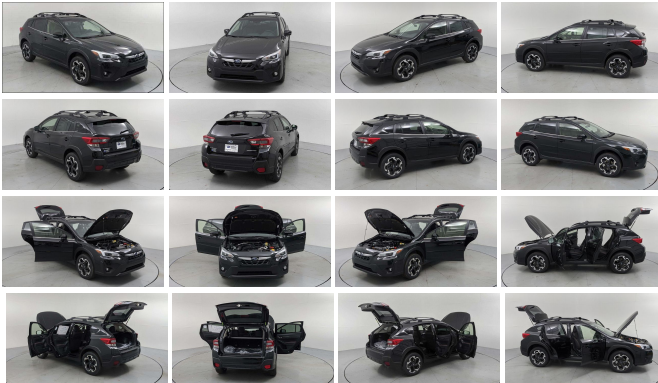

# 2023 Subaru Crosstrek Limited

View this car on our website at [charlestonautosales.com/7159300/ebrochure](https://charlestonautosales.com/7159300/ebrochure)

Lowest **\$33,267**

## Specifications:

<b>Year:</b>	2023
<b>VIN:</b>	JF2GTHNC7PH294047
<b>Make:</b>	Subaru
<b>Stock:</b>	SP294047
<b>Model/Trim:</b>	Crosstrek Limited
<b>Condition:</b>	New
<b>Body:</b>	SUV
<b>Exterior:</b>	Crystal Black Silica
<b>Engine:</b>	Engine: 2.5L DOHC 16 Valve 4-Cylinder - inc: Horizontally opposed
<b>Interior:</b>	Black Leather
<b>Mileage:</b>	0
<b>Drivetrain:</b>	All Wheel Drive
<b>Economy:</b>	City 27 / Highway 34

Heated Leather Seats, Apple CarPlay, Remote Engine Start, CD Player, iPod/MP3 Input, Satellite Radio, Back-Up Camera, All Wheel Drive, Alloy Wheels, Onboard Communications System. Limited trim. FUEL EFFICIENT 34 MPG Hwy/27 MPG City! KEY FEATURES INCLUDE Leather Seats, All Wheel Drive, Heated Driver Seat, Back-Up Camera, Satellite Radio, iPod/MP3 Input, CD Player, Onboard Communications System, Aluminum Wheels, Remote Engine Start, Apple CarPlay, Blind Spot Monitor, Brake Actuated Limited Slip Differential, Lane Keeping Assist, Smart Device Integration. Rear Spoiler, MP3 Player, Remote Trunk Release, Keyless Entry, Privacy Glass. OUR OFFERINGS You've got a friend in the car business. Fuel economy calculations based on original manufacturer data for trim engine configuration. Please confirm the accuracy of the included equipment by calling us prior to purchase.