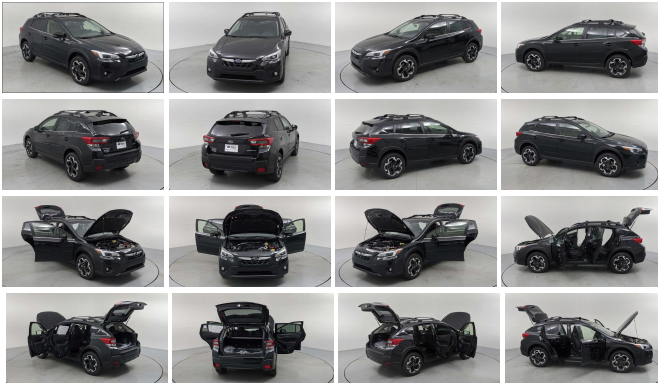

2023 Subaru Crosstrek Limited

View this car on our website at charlestonautosales.com/7159300/ebrochure

Lowest **\$33,267**

Specifications:

Year:	2023
VIN:	JF2GTHNC7PH294047
Make:	Subaru
Stock:	SP294047
Model/Trim:	Crosstrek Limited
Condition:	New
Body:	SUV
Exterior:	Crystal Black Silica
Engine:	Engine: 2.5L DOHC 16 Valve 4-Cylinder - inc: Horizontally opposed
Interior:	Black Leather
Mileage:	0
Drivetrain:	All Wheel Drive
Economy:	City 27 / Highway 34

Heated Leather Seats, Apple CarPlay, Remote Engine Start, CD Player, iPod/MP3 Input, Satellite Radio, Back-Up Camera, All Wheel Drive, Alloy Wheels, Onboard Communications System. Limited trim. FUEL EFFICIENT 34 MPG Hwy/27 MPG City! KEY FEATURES INCLUDE Leather Seats, All Wheel Drive, Heated Driver Seat, Back-Up Camera, Satellite Radio, iPod/MP3 Input, CD Player, Onboard Communications System, Aluminum Wheels, Remote Engine Start, Apple CarPlay, Blind Spot Monitor, Brake Actuated Limited Slip Differential, Lane Keeping Assist, Smart Device Integration. Rear Spoiler, MP3 Player, Remote Trunk Release, Keyless Entry, Privacy Glass. OUR OFFERINGS You've got a friend in the car business. Fuel economy calculations based on original manufacturer data for trim engine configuration. Please confirm the accuracy of the included equipment by calling us prior to purchase.