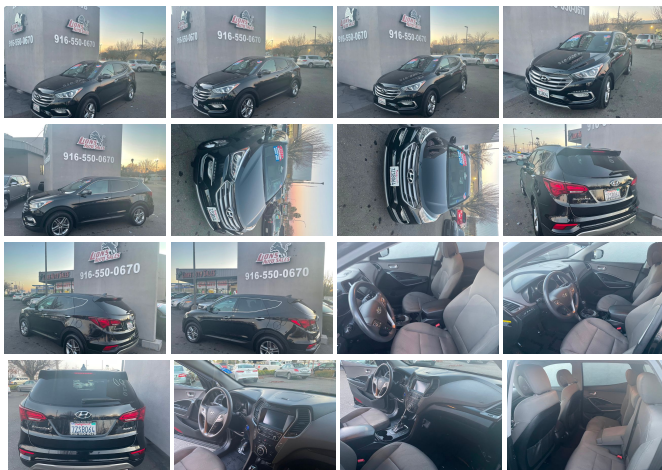

## 2017 Hyundai Santa Fe Sport 2.4L

View this car on our website at [lionsautosales.net/7159094/ebrochure](http://lionsautosales.net/7159094/ebrochure)

Our Price **\$13,450**

### Specifications:

<b>Year:</b>	2017
<b>VIN:</b>	5NMZU3LB8HH048593
<b>Make:</b>	Hyundai
<b>Stock:</b>	048593
<b>Model/Trim:</b>	Santa Fe Sport 2.4L
<b>Condition:</b>	Pre-Owned
<b>Body:</b>	SUV
<b>Exterior:</b>	Black
<b>Engine:</b>	Engine: 2.4L GDI DOHC 16-Valve I4
<b>Interior:</b>	Gray Cloth
<b>Mileage:</b>	112,577
<b>Drivetrain:</b>	Front Wheel Drive
<b>Economy:</b>	City 21 / Highway 27