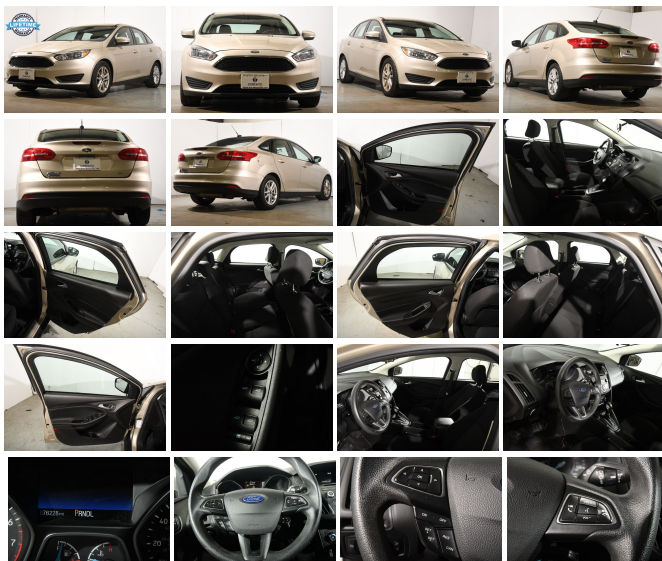

139 W Main St
 Branford, CT 06405

2017 Ford Focus SE

Eric Zuwalick

View this car on our website at soundautowholesalers.com/7158783/ebrochure

No-Haggle Price **\$11,999**

Specifications:

Year:	2017
VIN:	1FADP3F24HL291870
Make:	Ford
Stock:	5317
Model/Trim:	Focus SE
Condition:	Pre-Owned
Body:	Sedan
Exterior:	White Gold Metallic
Engine:	ENGINE: 2.0L I-4 GDI TI-VCT FLEX FUEL
Interior:	Charcoal Black Cloth
Mileage:	76,223
Drivetrain:	Front Wheel Drive
Economy:	City 26 / Highway 38

- Smart Device Integration- Systems Monitor- Trip Computer
- Urethane Gear Shifter Material

Exterior

- Auto On/Off Aero-Composite Halogen Headlamps w/Delay-Off
- Black Grille w/Chrome Accents
- Black Side Windows Trim and Black Front Windshield Trim - Body-Colored Door Handles
- Body-Colored Front Bumper
- Body-Colored Power Side Mirrors w/Convex Spotter, Manual Folding and Turn Signal Indicator
- Body-Colored Rear Bumper- Clearcoat Paint
- Compact Spare Tire Mounted Inside Under Cargo- Fixed Rear Window w/Defroster
- Fully Galvanized Steel Panels- Light Tinted Glass- Steel Spare Wheel
- Tires: P215/55R16- Trunk Rear Cargo Access- Variable Intermittent Wipers
- Wheels: 16" Painted Aluminum

Option Packages

Factory Installed Packages

ENGINE: 2.0L I-4 GDI TI-VCT FLEX FUEL

WHITE GOLD METALLIC

CHARCOAL BLACK, CLOTH FRONT
BUCKET SEATS

-inc: 6-way manual driver
(up/down, fore/aft, recline), 4-
way manual passenger
(fore/aft, recline) and
removable adjustable head
restraints (4-way)