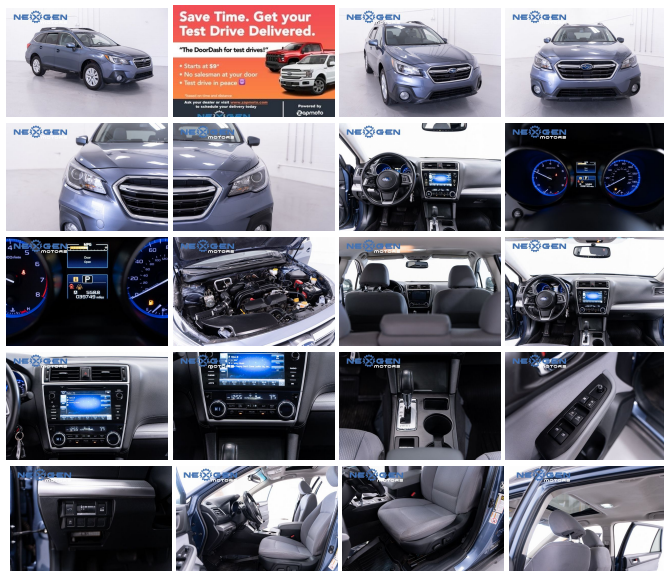

nexgenmotorsutah.com
801-874-3747
986 N State St.
Orem, UT 84057

Nexgen Motors

2018 Subaru Outback Premium

View this car on our website at nexgenmotorsutah.com/7158738/ebrochure

Our Price **\$17,500**

Specifications:

Year: 2018
VIN: 4S4BSADC7J3318125
Make: Subaru
Stock: 318125
Model/Trim: Outback Premium
Condition: Pre-Owned
Body: SUV
Exterior: Twilight Blue Metallic
Engine: Engine: 2.5L DOHC 16 Valve 4-Cylinder - inc: Active Valve Control System (AVCS) Variable Valve Timing and Electronic Throttle Control (ETC)
Interior: titanium gray Cloth
Mileage: 39,731
Drivetrain: All Wheel Drive
Economy: City 25 / Highway 32

- 2018 Subaru Outback branded title
- PREMIUM PACKAGE
- NEWER TIRES
- POWER SEATS
- KEYLESS ENTRY
- BACKUP CAMERA
- BLUETOOTH
- SAVE THOUSANDS WITH NEXGEN MOTORS!

- CALL 801-874-3747 TO TEST DRIVE TODAY!!