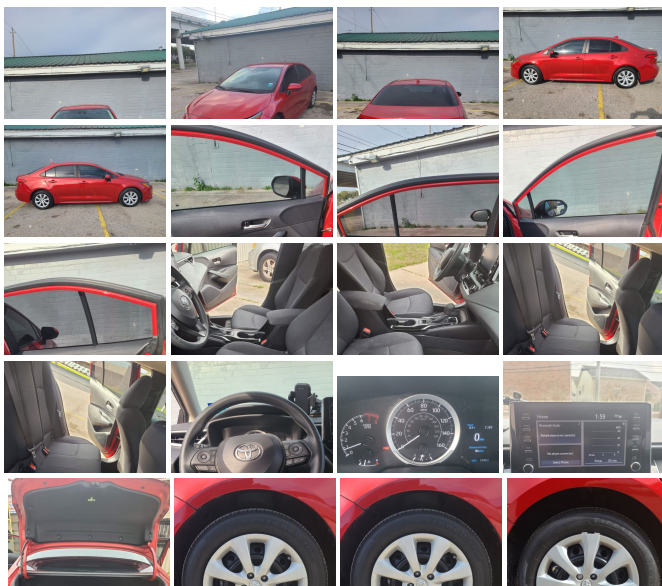

2020 Toyota Corolla LE

View this car on our website at regalpreownedautos.com/7158677/ebrochure

Our Price **\$0**

Specifications:

Year:	2020
VIN:	5YFEPRAE8LP104827
Make:	Toyota
Stock:	000218
Model/Trim:	Corolla LE
Condition:	Pre-Owned
Body:	Sedan
Exterior:	RED
Engine:	Engine: 1.8L I-4 DOHC 16-Valve -inc: Valvematic
Interior:	BLACK Cloth
Mileage:	5,262
Drivetrain:	Front Wheel Drive
Economy:	City 30 / Highway 38