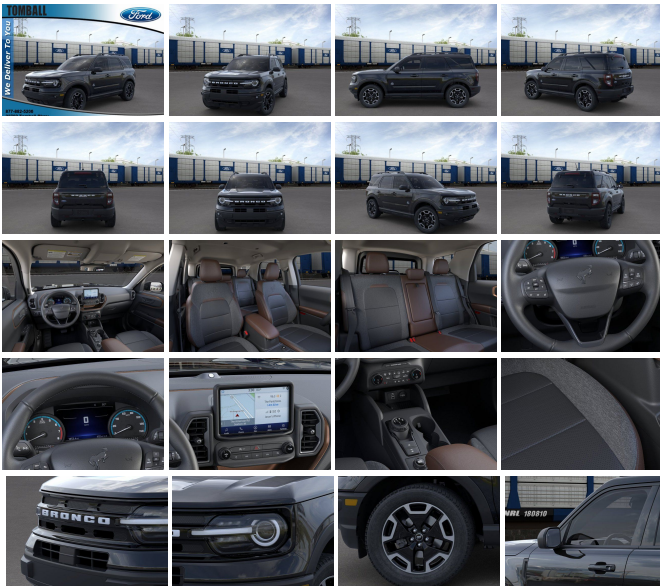

## 2023 Ford Bronco Sport Outer Banks

View this car on our website at [askjorgelopez.com/7158500/ebrochure](https://askjorgelopez.com/7158500/ebrochure)

Our Price **\$40,230**

**Specifications:**

**Year:** 2023  
**VIN:** 3FMCR9C62PRD14732  
**Make:** Ford  
**Stock:** RD14732  
**Model/Trim:** Bronco Sport Outer Banks  
**Condition:** New  
**Body:** SUV  
**Exterior:** AREA 51  
**Engine:** ENGINE: 1.5L ECOBOOST  
**Interior:** LEATHER NAVY PIER  
**Mileage:** 6  
**Drivetrain:** 4 Wheel Drive  
**Economy:** City 25 / Highway 28