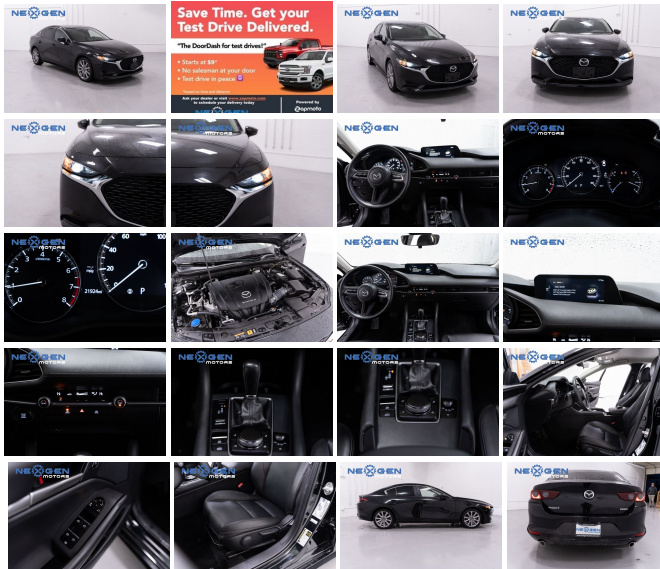

2021 Mazda Mazda3 Sedan Select

View this car on our website at nexgenmotorsutah.com/7158007/ebrochure

Our Price **\$16,000**

Specifications:

Year: 2021
VIN: 3MZBPABL3MM201067
Make: Mazda
Stock: 201067
Model/Trim: Mazda3 Sedan Select
Condition: Pre-Owned
Body: Sedan
Exterior: Jet Black Mica
Engine: Engine: 2.5L SKYACTIV-G DOHC 16-Valve I4 VVT
Interior: Black
Mileage: 21,961
Drivetrain: Front Wheel Drive
Economy: City 26 / Highway 35

- 2021 Mazda Mazda3 branded title
- NEW TIRES
- LEATHER INTERIOR
- APPLE CARPLAY / ANDROID AUTO
- KEYLESS ENTRY
- BACKUP CAMERA
- SAVE THOUSANDS WITH NEXGEN MOTORS!
- CALL 801-874-3747 TO TEST DRIVE TODAY!!

** Too busy? We use a third party service called Zapmoto (think DoorDash but for test drives) to bring the car to you. Starts at \$9 for time and distance (refunded if purchase is made). Call us to arrange your test drive!