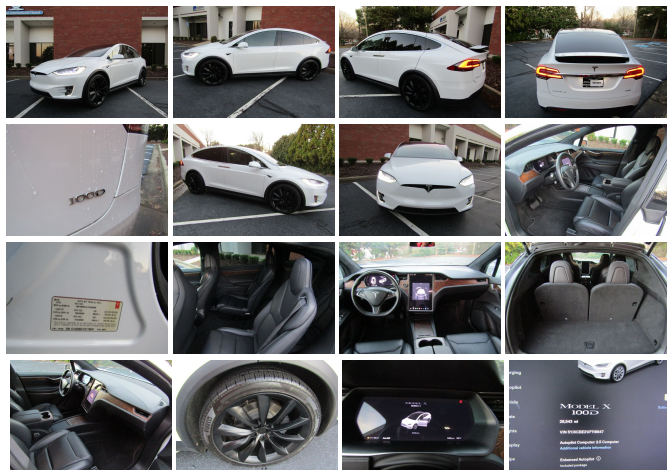

2018 Tesla Model X 100D

View this car on our website at autosportsatl.com/7157408/ebrochure

Our Price **\$49,999**

Specifications:

Year:	2018
VIN:	5YJXCBE21JF118847
Make:	Tesla
Model/Trim:	Model X 100D
Condition:	Pre-Owned
Body:	SUV
Exterior:	White
Engine:	Engine: Front & Rear High Efficiency -inc: 100 kWh battery
Interior:	Black
Mileage:	28,542
Drivetrain:	All Wheel Drive
Economy:	City 86 / Highway 89

2018 Tesla Model X 100D

Sullivan Autos of Atlanta - 770-597-3331 - View this car on our website at autosportsatl.com/7157408/ebrochure

Our Location :

2018 Tesla Model X 100D

Sullivan Autos of Atlanta - 770-597-3331 - View this car on our website at autosportsatl.com/7157408/ebrochure

Exterior

- Auto On/Off Projector Beam Led Low/High Beam Daytime Running Auto-Leveling Directionally Adaptive Auto High-Beam Headlamps w/Delay-Off
- Black Grille w/Chrome Surround- Body-Colored Front Bumper
- Body-Colored Power w/Tilt Down Heated Auto Dimming Side Mirrors w/Power Folding
- Body-Colored Rear Bumper Chrome Bodyside Insert and Black Fender Flares
- Chrome Door Handles- Chrome Side Windows Trim- Clearcoat Paint- Door Auto-Latch
- Fixed Glass 1st Row Sunroof- Fixed Glass 2nd Row Sunroof w/Sunshade
- Fixed Rear Window w/Defroster- Front Fog Lamps
- Front Windshield -inc: Sun Visor Strip- Galvanized Steel/Aluminum Panels
- Headlights-Automatic Highbeams- LED Brake/taillights- Light Tinted Glass
- Perimeter/Approach Lights- Power Falcon Wing Rear Doors
- Power Liftgate Rear Cargo Access
- Speed Sensitive Rain Detecting Variable Intermittent Wipers w/Heated Jets And Wiper Park
- Tailgate/Rear Door Lock Included w/Power Door Locks- Tires: 20" Wheels: 20" Silver