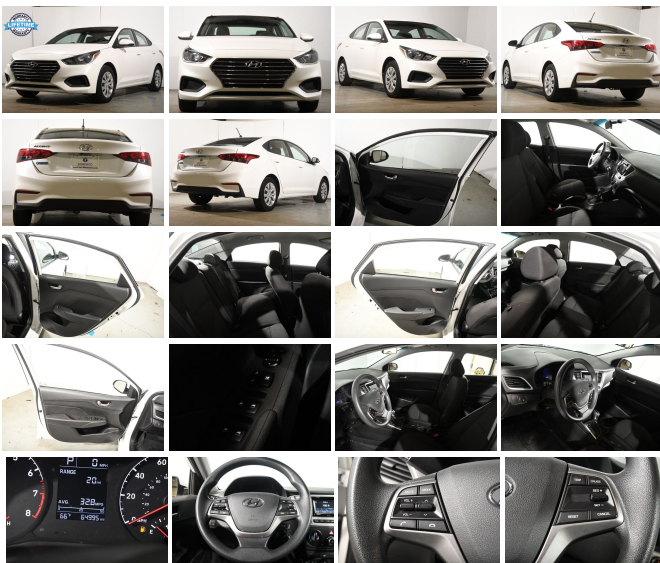

2020 Hyundai Accent SE

Sound Auto Wholesalers - - View this car on our website at soundautowholesalers.com/7157405/ebrochure