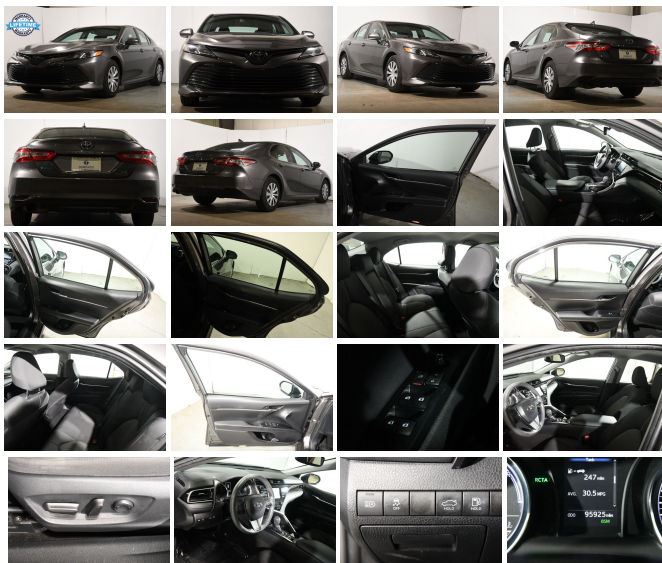

2019 Toyota Camry Hybrid LE

Sound Auto Wholesalers - - View this car on our website at soundautowholesalers.com/7157404/ebrochure