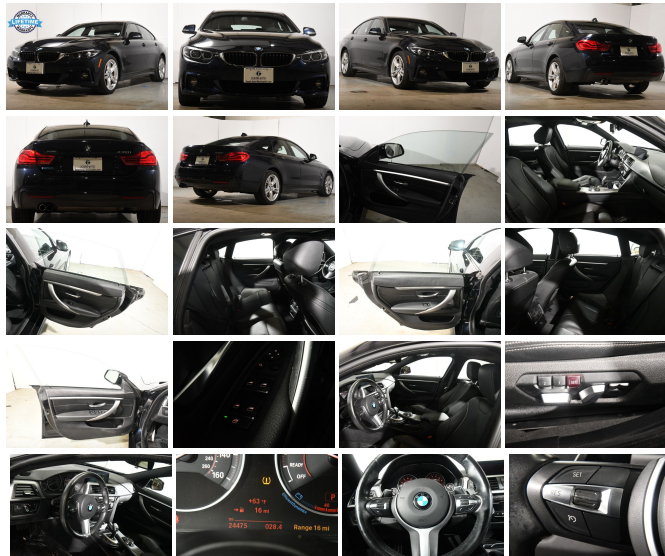

139 W Main St
Branford, CT 06405

2019 BMW 430i xDrive M-Sport

Eric Zuwalick

View this car on our website at soundautowholesalers.com/7157402/ebrochure

No-Haggle Price **\$30,400**

Specifications:

Year: 2019
VIN: WBA4J3C53KBL06590
Make: BMW
Stock: 5309
Model/Trim: 430i xDrive M-Sport
Condition: Pre-Owned
Body: Sedan
Exterior: Imperial Blue Metallic
Engine: Engine: 2.0L DOHC 16-Valve 4-Cylinder Turbocharged
Interior: Black Leather
Mileage: 24,448
Drivetrain: All Wheel Drive
Economy: City 23 / Highway 33

Are you ready to elevate your driving experience to the next level? Look no further than this stunning 2019 BMW 430i xDrive M-Sport, with only 24448 miles on the odometer. The exterior is a sleek and sophisticated blue, while the interior boasts luxurious black leather upholstery that will make you feel like royalty every time you get behind the wheel.