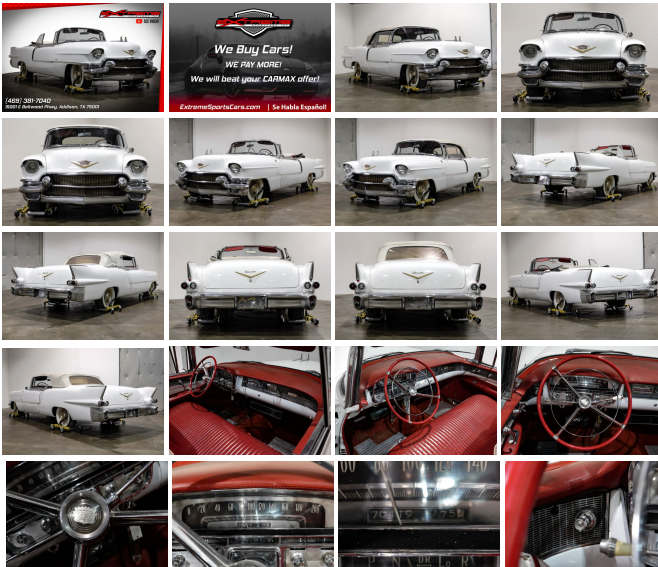

# 1956 CADILLAC EL DORADO

View this car on our website at [extremesportscars.com/7157281/ebrochure](http://extremesportscars.com/7157281/ebrochure)

Our Price **\$49,990**

Retail Value **\$52,990**

## Specifications:

Year:	1956
VIN:	00000005662036630
Make:	CADILLAC
Model/Trim:	EL DORADO
Condition:	Pre-Owned
Exterior:	White
Interior:	Red
Mileage:	70,419

IDEAL FOR RESTORING

RUN AND DRIVE

NEEDS STATER

CORRECT HIDRAULIC OIL LEAK

VERY GOOD SHAPE

VEHICLE IMPORTED FROM SOUTH  
AMERICA

FLORIDA TITLE

1956 Cadillac El Dorado

White Exterior

Red Leather Interior

70,419 Miles

**Convertible**

Power Windows/Locks

Automatic Transmission

Well Maintained

Very Clean!

Professionally Detailed

And Much More!!

Come see our indoor showroom in Dallas with 70+ carefully selected luxury and performance vehicles! Our inventory includes models from Lexus, BMW, Dodge, Toyota, and more. Our prices and selection can't be beaten! Every vehicle is hand-picked, thoroughly inspected for quality, and is lovingly detailed. From luxurious midsize sedans to sophisticated crossover SUVs, we have it all.