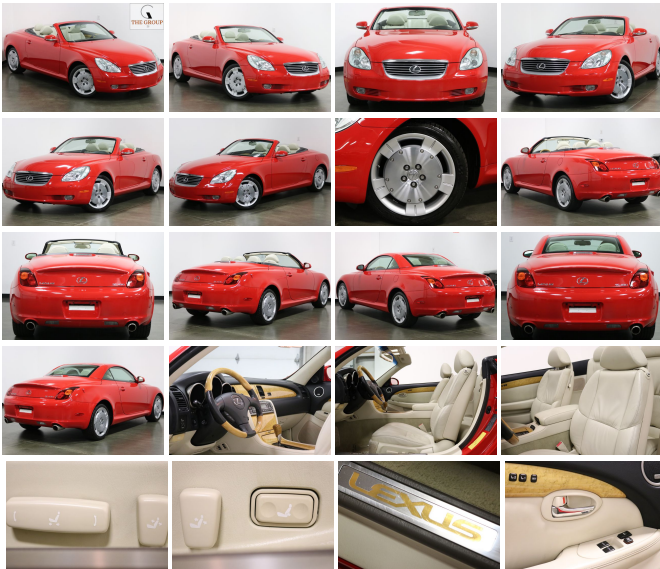

2004 Lexus SC 430 Roaster

View this car on our website at ff783918-554d-4ea7-80c6-a74d5248bc1b.autorevo-powersites.com/7157146/ebrochure

Our Best Price **\$19,950**

Specifications:

Year:	2004
VIN:	JTHFN48Y840060805
Make:	Lexus
Model/Trim:	SC 430 Roaster
Condition:	Pre-Owned
Body:	Convertible
Exterior:	Absolutely Red
Engine:	4.3L DOHC SFI 32-valve V8 engine-inc: continuously variable valve timing w/intelligence (VVT-i)
Interior:	Ecrú Leather
Transmission:	Automatic
Mileage:	47,108
Drivetrain:	Rear Wheel Drive
Economy:	City 18 / Highway 23

2004 LEXUS SC 430 RETRACTABLE
HARDTOP 2 DOOR ROADSTER.

ABSOLUTELY RED EXTERIOR WITH
A ECRU (BEIGE) LUXURY LEATHER
INTERIOR.

4.3 LITER V8 ENGINE THAT
PROVIDES SMOOTH STELLAR
PERFORMANCE.

VERY SMOOTH AND RESPONSIVE
AUTOMATIC TRANSMISSION.

ICE COLD AIR COND.

HEATED FRONT SEATS.

ALL POWER.

POWER RETRACTABLE FOLDING

HARDTOP.

PREMIUM MARK LEVINSON AUDIO
SYSTEM WITH CD.

GPS NAVIGATION SYSTEM.

ALLOY WHEELS.

ONLY 47K EASY WELL MAINTAINED
ADULT DRIVEN MILES.

VERY WELL MAINTAINED DEALER
SERVICED ONE OWNER VEHICLE.

NO REPORTED ACCIDENTS.

NON SMOKERS CAR.

LOOKS RUNS AND DRIVES GREAT.

PRICED FOR FAST SALE.

CALL US TODAY BEFORE IT'S
GONE.