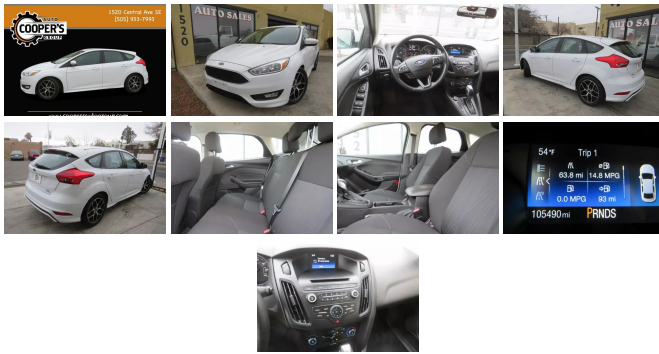

### Specifications:

<b>Year:</b>	2015
<b>VIN:</b>	1FADP3K2XFL384668
<b>Make:</b>	Ford
<b>Stock:</b>	P-384668
<b>Model/Trim:</b>	Focus SE
<b>Condition:</b>	Pre-Owned
<b>Body:</b>	Sedan
<b>Exterior:</b>	White
<b>Engine:</b>	ENGINE: 2.0L I-4 GDI TI-VCT FLEX FUEL
<b>Interior:</b>	Black
<b>Mileage:</b>	105,748
<b>Drivetrain:</b>	Front Wheel Drive
<b>Economy:</b>	City 26 / Highway 36