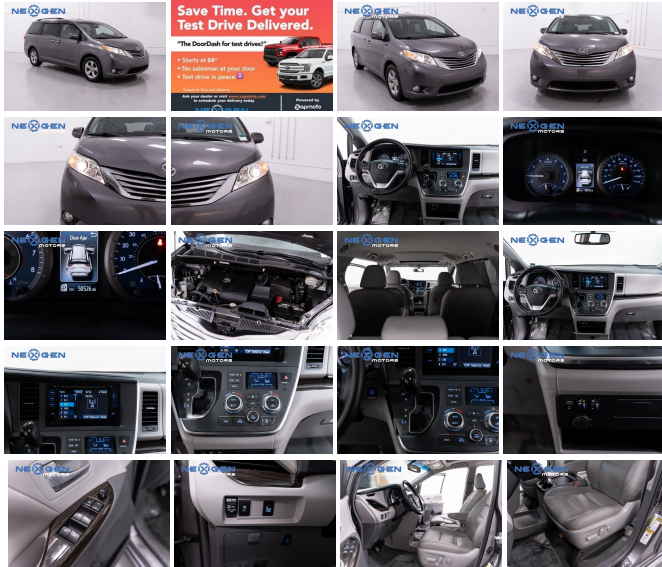

### Specifications:

<b>Year:</b>	2017
<b>VIN:</b>	5TDYZ3DC0HS866658
<b>Make:</b>	Toyota
<b>Stock:</b>	866658
<b>Model/Trim:</b>	Sienna XLE
<b>Condition:</b>	Pre-Owned
<b>Body:</b>	Minivan/Van
<b>Exterior:</b>	Predawn Gray Mica
<b>Engine:</b>	Engine: 3.5L DOHC V6 SMPI
<b>Interior:</b>	Gray Leather
<b>Mileage:</b>	50,600
<b>Drivetrain:</b>	Front Wheel Drive
<b>Economy:</b>	City 19 / Highway 27

2017 Toyota Sienna XLE branded title

- SUNROOF
- LEATHER INTERIOR
- POWER SEATS
- 8 PASSENGER SEATING
- HEATED SEATS
- POWER SLIDING DOORS
- BLIND SPOT MONITOR
- BLUETOOTH
- BACKUP CAMERASS
- SAVE THOUSANDS WITH NEXGEN MOTORS!