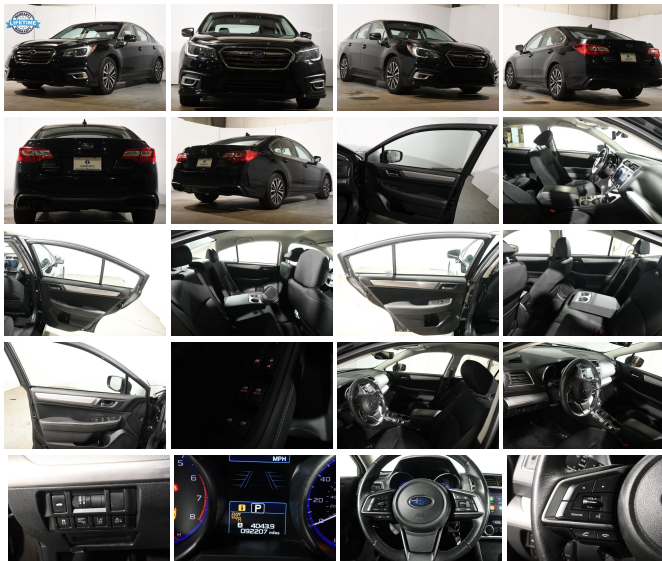

139 W Main St
 Branford, CT 06405

2019 Subaru Legacy Premium

Eric Zuwalick

View this car on our website at soundautowholesalers.com/7155984/ebrochure

No-Haggle Price **\$17,600**

Specifications:

| | |
|--------------------|--|
| Year: | 2019 |
| VIN: | 4S3BNAF67K3022381 |
| Make: | Subaru |
| Stock: | 5298 |
| Model/Trim: | Legacy Premium |
| Condition: | Pre-Owned |
| Body: | Sedan |
| Exterior: | Crystal Black Silica |
| Engine: | Engine: 2.5L DOHC 16 Valve 4-Cylinder - inc: Active Valve Control System (AVCS) Variable Valve Timing and Electronic Throttle Control (ETC) |
| Interior: | Slate Black Cloth |
| Mileage: | 92,206 |
| Drivetrain: | All Wheel Drive |
| Economy: | City 25 / Highway 34 |

- Power Rear Windows- Rear Cupholder- Redundant Digital Speedometer
- Remote Keyless Entry w/Integrated Key Transmitter, 2 Door Curb/Courtesy, Illuminated Entry, Illuminated Ignition Switch and Panic Button
- Remote Releases -Inc: Power Cargo Access and Mechanical Fuel- Systems Monitor
- Trip Computer- Valet Function

Exterior

- Auto On/Off Projector Beam Halogen Daytime Running Headlamps
- Body-Colored Door Handles- Body-Colored Front Bumper
- Body-Colored Power Heated Side Mirrors w/Manual Folding- Body-Colored Rear Bumper
- Chrome Grille- Chrome Side Windows Trim- Clearcoat Paint
- Compact Spare Tire Mounted Inside Under Cargo- Fixed Rear Window w/Defroster
- Front Windshield -inc: Sun Visor Strip- Galvanized Steel/Aluminum Panels
- LED Brakelights- Light Tinted Glass- Perimeter/Approach Lights
- Rocker Panel Extensions- Steel Spare Wheel- Tires: 225/55R17 97V All-Season
- Trunk Rear Cargo Access- Variable Intermittent Wipers w/Heated Wiper Park
- Wheels: 17" Alloy