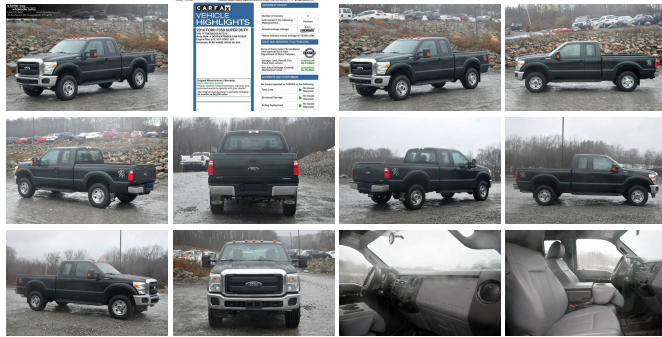

2016 Ford Super Duty F-350 SRW Pickup XL 4WD

View this car on our website at abwautos.com/7155970/ebrochure

Our Price **\$24,995**

Specifications:

Year:	2016
VIN:	1FT8X3B62GEA87270
Make:	Ford
Stock:	A87270AL
Model/Trim:	Super Duty F-350 SRW Pickup XL 4WD
Condition:	Pre-Owned
Body:	Pickup Truck
Exterior:	Green
Engine:	6.2L V8
Interior:	Gray Vinyl
Transmission:	Automatic
Mileage:	50,900
Drivetrain:	4 Wheel Drive

For sale at A Better Way Wholesale Autos - 2021 DealerRater Consumer Satisfaction Award winner - Connecticut's highest volume independent auto dealer! We have the area's largest selection of pre-owned vehicles at the lowest prices available, over 700 in stock to choose from! Financing for all credit tiers and extended warranties available. Please contact our sales department for more information about this vehicle or the rest of our inventory. Call 203-720-5600, view our website www.abwautos.com, or visit our showroom in Naugatuck, CT. Open 7 days a week!

2016 Ford Super Duty F-350 SRW Pickup XL 4WD

A Better Way Wholesale Autos-CT - 203-720-5600 - View this car on our website at abwautos.com/7155970/ebrochure

Our Location :

2016 Ford Super Duty F-350 SRW Pickup XL 4WD