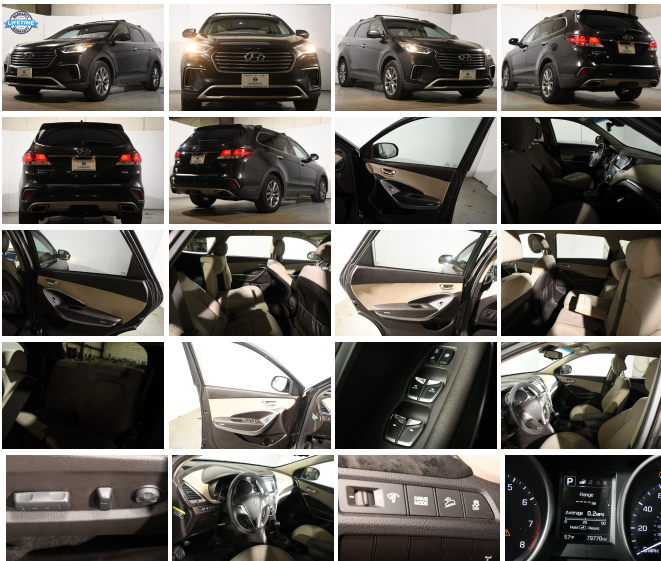

Specifications:

- **Year:** 2018
- **VIN:** KM8SMDHF2JU268177
- **Make:** Hyundai
- **Stock:** 5288
- **Model/Trim:** Santa Fe SE
- **Condition:** Pre-Owned
- **Body:** SUV
- **Exterior:** Java Espresso
- **Engine:** Engine: 3.3L GDI DOHC 24-Valve V6
- **Interior:** Beige Cloth
- **Mileage:** 79,769
- **Drivetrain:** All Wheel Drive
- **Economy:** City 18 / Highway 24

FREE LIFETIME POWERTRAIN WARRANTY No deductible or mileage limit. We are A PLUS RATED by the Better Business Bureau. HIGHEST RATING POSSIBLE. (See Website for Complete Details - not available on Range Rover, Porsche, Tesla or other electric vehicles or vehicles with over 100,000 miles at time of sale.).