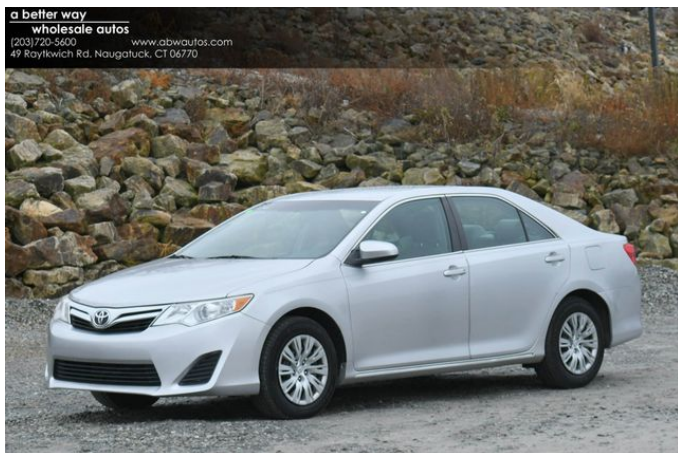

2014 Toyota Camry LE

View this car on our website at abwautos.com/7155772/ebrochure

Our Price **\$9,995**

Specifications:

Year:	2014
VIN:	4T1BF1FK1EU430332
Make:	Toyota
Stock:	430332AL
Model/Trim:	Camry LE
Condition:	Pre-Owned
Body:	Sedan
Exterior:	Silver
Engine:	2.5L 4 Cyl
Interior:	Gray Cloth
Transmission:	Automatic
Mileage:	126,700
Drivetrain:	Front Wheel Drive
Economy:	City 25 / Highway 35

For sale at A Better Way Wholesale Autos - 2021 DealerRater Consumer Satisfaction Award winner - Connecticut's highest volume independent auto dealer! We have the area's largest selection of pre-owned vehicles at the lowest prices available, over 700 in stock to choose from! Financing for all credit tiers and extended warranties available. Please contact our sales department for more information about this vehicle or the rest of our inventory. Call 203-720-5600, view our website www.abwautos.com, or visit our showroom in Naugatuck, CT. Open 7 days a week!