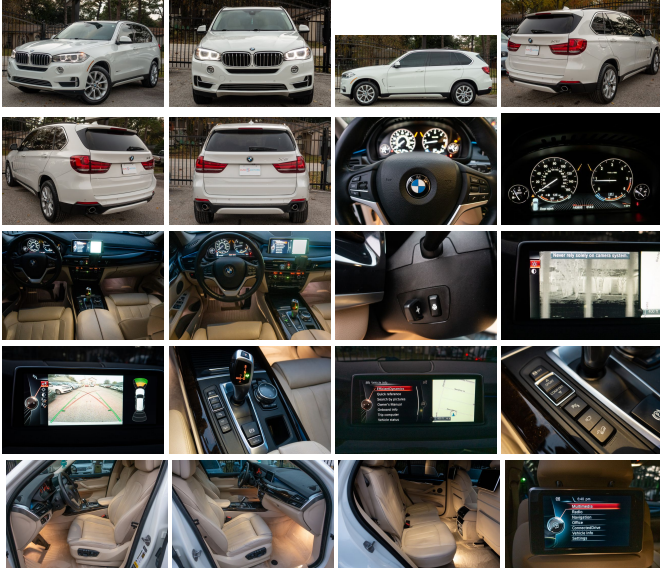

Year:	2014
VIN:	5UXKS4C51E0J93802
Make:	BMW
Stock:	j93802
Model/Trim:	X5 xDrive35d
Condition:	Pre-Owned
Body:	SUV
Exterior:	Alpine White
Engine:	Engine: 3.0L DOHC I-6 24V Advanced Diesel
Interior:	Tan
Mileage:	142,653
Drivetrain:	All Wheel Drive
Economy:	City 23 / Highway 31

Introducing the 2014 BMW X5 xDrive35d, a luxurious and powerful SUV that will make you fall in love with driving all over again. With only 133,272 miles on the odometer, this vehicle is in excellent condition and has been well-maintained throughout its life. The exterior color is a stunning white that will turn heads wherever you go, and the interior is a warm tan that creates a cozy and inviting atmosphere.

Under the hood, you'll find a 3.0L DOHC I-6 24V Advanced Diesel engine that delivers impressive power and torque. This engine is designed to provide a smooth and responsive driving experience, with plenty of power for passing and merging on the highway. Whether you're cruising around town or hitting the open road, this BMW X5 will make every drive a joy.

Overall, the 2014 BMW X5 xDrive35d is a vehicle that truly delivers on its promises. With its powerful engine, luxurious interior, and impressive range of features, it's the perfect SUV for anyone who wants to enjoy the best of both worlds. So why wait? Come see this BMW X5 for yourself and experience the thrill of driving a truly exceptional vehicle.