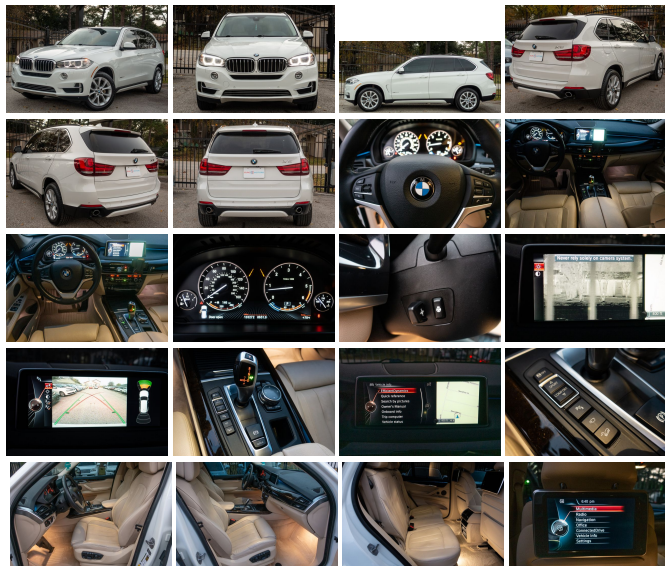

## 2014 BMW X5 xDrive35d

View this car on our website at [euro2motors.com/7155353/ebrochure](http://euro2motors.com/7155353/ebrochure)

Our Price **\$25,995**

### Specifications:

|                    |   |
|--------------------|---|
| <b>Year:</b>       | 2014                                      |
| <b>VIN:</b>        | 5UXKS4C51E0J93802                         |
| <b>Make:</b>       | BMW                                       |
| <b>Stock:</b>      | j93802                                    |
| <b>Model/Trim:</b> | X5 xDrive35d                              |
| <b>Condition:</b>  | Pre-Owned                                 |
| <b>Body:</b>       | SUV                                       |
| <b>Exterior:</b>   | Alpine White                              |
| <b>Engine:</b>     | Engine: 3.0L DOHC I-6 24V Advanced Diesel |
| <b>Interior:</b>   | Tan                                       |
| <b>Mileage:</b>    | 133,272                                   |
| <b>Drivetrain:</b> | All Wheel Drive                           |
| <b>Economy:</b>    | City 23 / Highway 31                      |