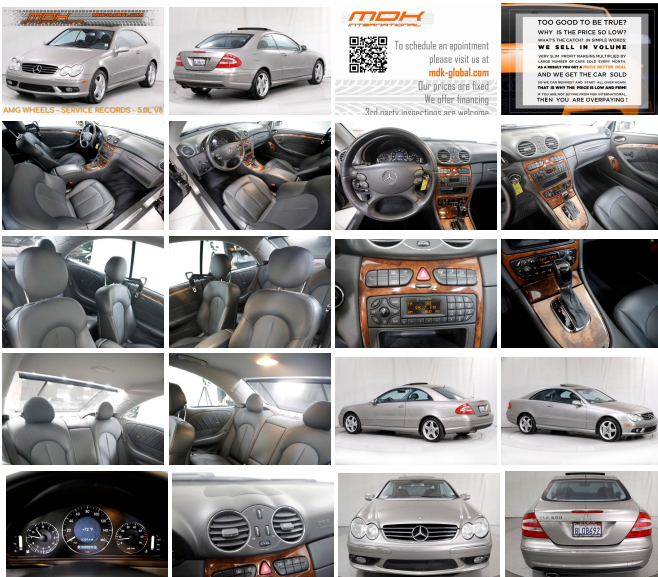

* 2 previous owners

* AMG wheels

* Sunroof

* Clean title

* Carfax certified

* Please note, some minor damages were reported to Carfax back in 2020 and 2021 - third party inspections are welcome!

BY APPOINTMENT ONLY

OUR PRICES ARE FIRM

- Financing available
- Warranties available
- Third party inspections are welcome
- Trade-ins are welcome
- We buy cars and pay finders free
- Nationwide door-to-door delivery options

- AM/FM/weatherband radio w/cassette player-inc: scan, dual-sensitivity seek tuning, autoreverse, music search feature, fiber-optic communication among components
- Cruise control w/digital readout in multifunction display
- Hand-polished burl walnut wood trim on doors, dash & console
- Leather-trimmed 4-spoke steering wheel w/audio/multifunction display controls
- Multifunction displays in speedometer face-inc: trip computer, Flexible Service System, oil level check, digital speedometer, reminder/malfunction messages, driver-programmable settings, cruise control, radio station, cassette info
- Premium leather upholstery
- SmartKey infrared-remote-inc: opening trunk, opening/closing windows, panic alarm, fuel filler door, lock/unlock all doors or drivers
- SmartKey system-inc: remote central locking system, anti-theft engine immobilizer, driver-programmable user-recognition features, drive away automatic locking
- Velour carpeting/floor mats
- 10-way pwr front seats w/easy entry/exit system, 3-position memory
- 4-way pwr tilt/telescoping steering column w/memory, programmable easy-entry/ exit feature
- Adjustable front/rear headrests w/driver/front passenger automatic height- adjustment
- Antitheft alarm system w/tow-away protection
- Audible reminders-inc: parking brake/headlamps on, remove key from ignition
- Auto-dimming rearview mirror
- Automatic dual-zone climate control-inc: dual digital temp/airflow controls, dust filter, rear air vents, smog-sensing charcoal air filter, tunnel mode w/one touch closing of all windows,