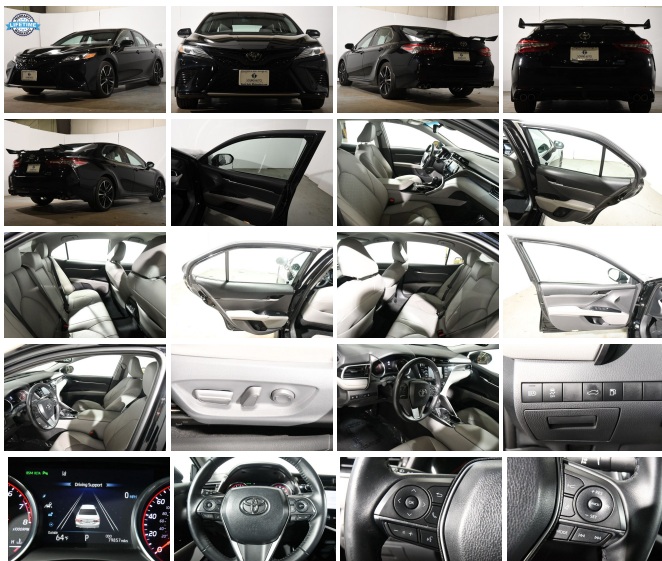

2018 Toyota Camry XSE

Sound Auto Wholesalers - - View this car on our website at soundautowholesalers.com/7154858/ebrochure